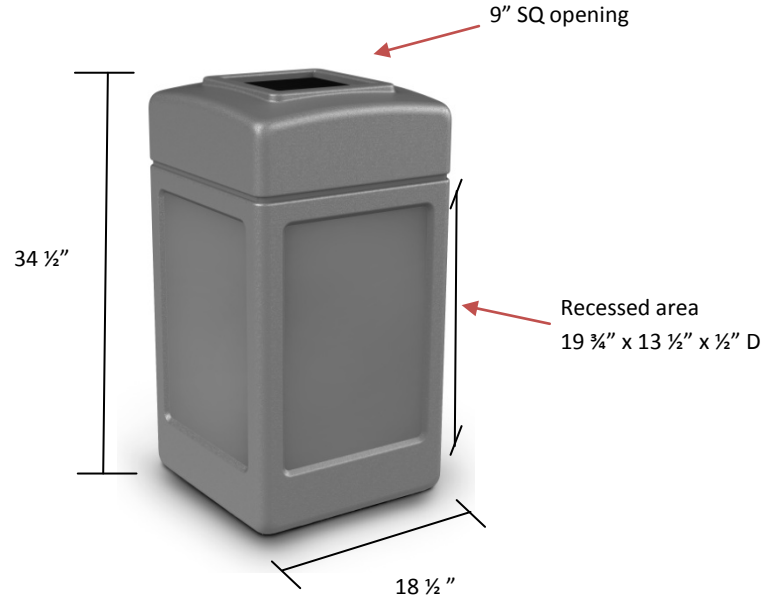

Square Waste Container

-  Black
-  Beige
-  Gray
-  Blue

Material Process: Blow-Molded with HDPE

Unit Size	Capacity	Weight
18 1/2" L x 18 1/2" W x 34 1/2" H	42-Gallons	18 lbs

Carton Size	# Cartons Shipped	Dimensional Wt.	Carton Wt.
19" L x 20" W x 35" H	(1)	80 lbs	21 lbs

Ships at Dimensional Weight

Square waste container has a sleek and contemporary style with a snap lid closure and patented Grab Bag™ system to secure trash bag in place for a cleaner appearance. These heavy-duty waste containers are designed to withstand the harshest environments! Receptacle is perfect for indoor or outdoor use.

- Large 42-gallon trash capacity, uses 45-gallon trash bags and is perfect for high traffic areas
- Includes patented Grab Bag system and additional routed openings to secure trash bag in place
- Telescoping lid hides trash bag and bump outs provide a snap fit to base making it perfect for outdoor use
- 9" square open top receptacle offers convenient disposal
- Environmentally friendly, molded from long-lasting recycled polyethylene; won't rust, dent or chip
- Plastic is approximately 1/8" thick for extra durability
- 50% post consumer recycled content (color black)
- 25% post consumer recycled content (colors beige, gray, and blue)
- Made in U.S.A
- 1-year warranty