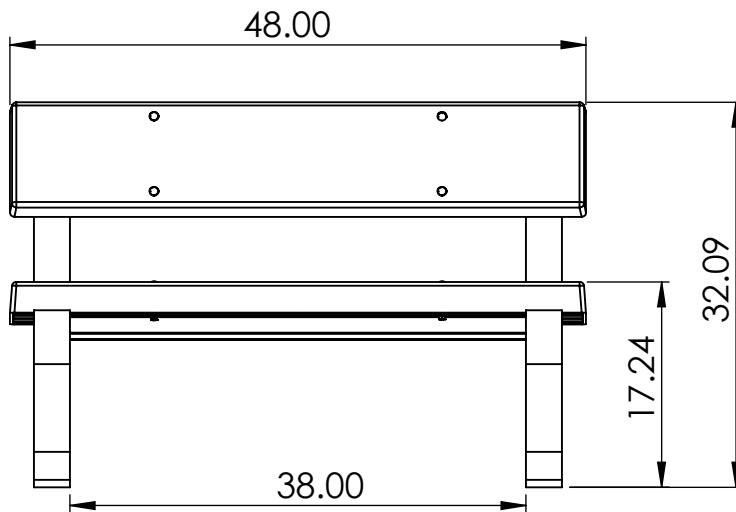

BENCH SPECIFICATIONS BC1620

ALL DIMENSIONS ARE SHOWN IN INCHES