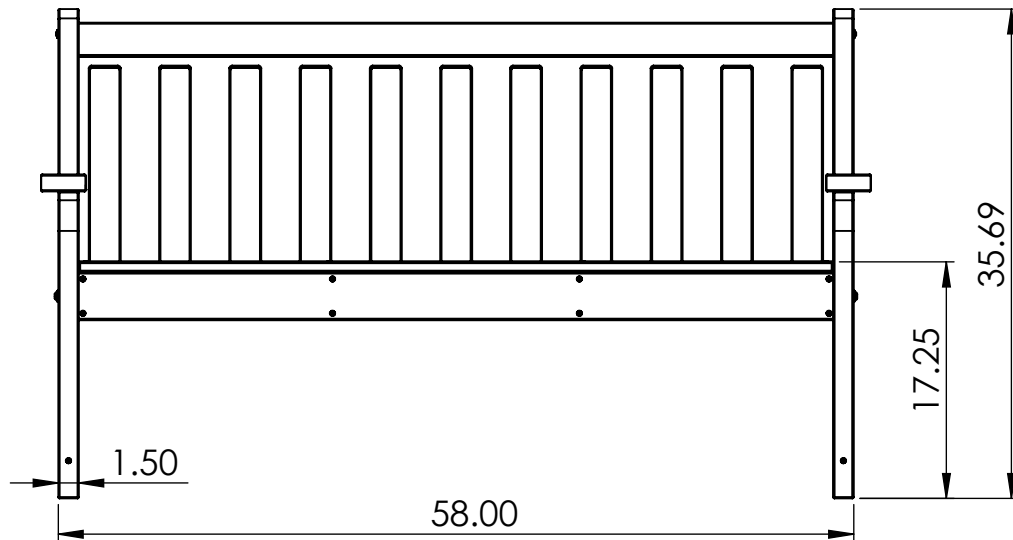

BENCH SPECIFICATIONS

CONSTRUCTION MATERIALS:
Recycled Plastic
HARDWARE:
Stainless Steel

ALL DIMENSIONS SHOWN IN INCHES