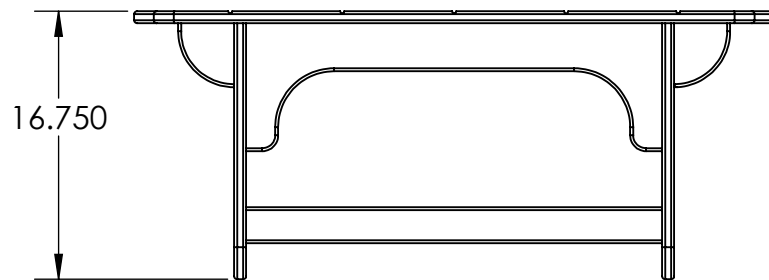

KCF7430 MASON COFFEE TABLE

REV #1 12/15/25

NOTE: ALL MATERIAL RECYCLED PLASTIC UNLESS NOTED

ALL DIMENSIONS ARE SHOWN IN INCHES