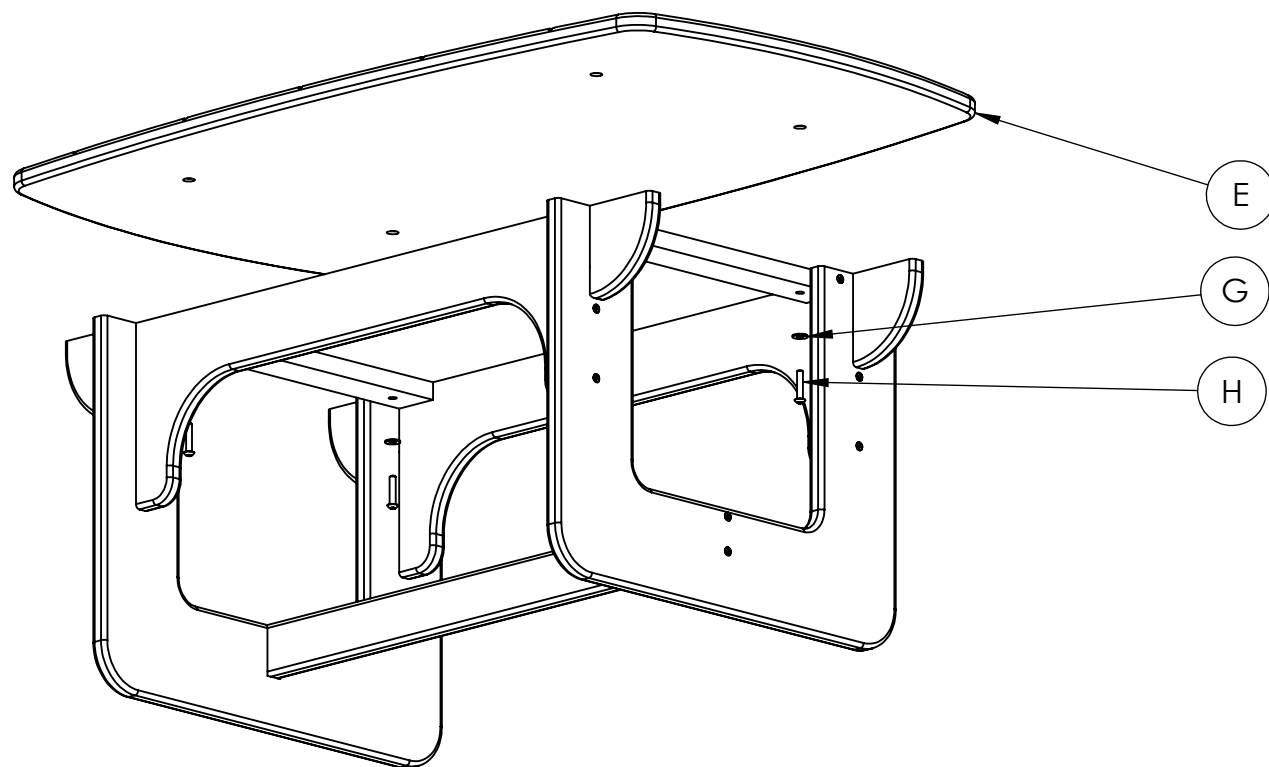

THEN FLIP TABLE OVER ONTO IT'S LEGS.

**INSTALL UPPER
TOP SUPPORTS**

3/5

KCF7430 MASON COFFEE TABLE

STEP 3: SLIP THE LOWER LEG STRETCHER (B) INTO THE NOTCHES AT THE BOTTOM OF THE LEG SECTIONS. FASTEN WITH (2) #10x2" SCREWS (F) ON EACH END.

**INSTALL LOWER
LEG STRETCHER**

4/5

KCF7430 MASON COFFEE TABLE

STEP 4: PLACE TOP (E) ONTO THE TABLE, LINING UP THE HOLES. ATTACH USING (4) 1/4" BUTTONHEAD SCREWS (H) AND (4) 1/4" FLAT WASHERS (G). TIGHTEN WITH A 6mm ALLEN WRENCH.