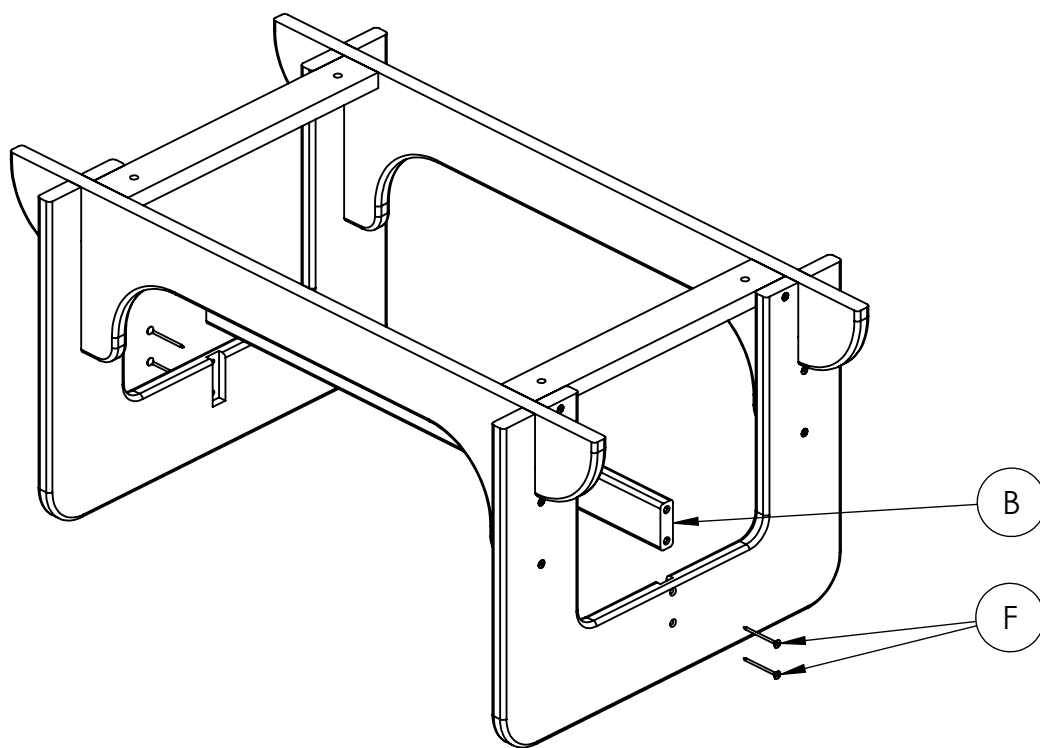

NEXT, FASTEN TOGETHER USING (2) #10x2" SCREWS (F).

NEXT, DO THE SAME WITH THE OTHER UPPER LEG STRETCHER, ENGAGING THE SLOTS TOGETHER FULLY. FASTERN USING (2) MORE #10x2" SCREWS.

GO TO OPPOSITE END AND SLIDE THE REMAINING LEG SECTION INTO THE SLOTS FULLY. TAP WITH RUBBER Mallet IF NECESSARY. SECURE WITH SCREWS (F) LIKE THE FIRST LEG SECTION.

KCF7430 MASON COFFEE TABLE

STEP 2: WHILE THE TABLE IS STILL UPSIDE DOWN ON THE FLOOR, ATTACH THE TOP SUPPORTS (C) JUST INSIDE THE LEG SECTIONS AS SHOWN. FASTEN, USING (2) #10x2" SCREWS FOR EACH SUPPORT.

THEN FLIP TABLE OVER ONTO IT'S LEGS.

**INSTALL UPPER
TOP SUPPORTS**

3/5

KCF7430 MASON COFFEE TABLE

STEP 3: SLIP THE LOWER LEG STRETCHER (B) INTO THE NOTCHES AT THE BOTTOM OF THE LEG SECTIONS. FASTEN WITH (2) #10x2" SCREWS (F) ON EACH END.