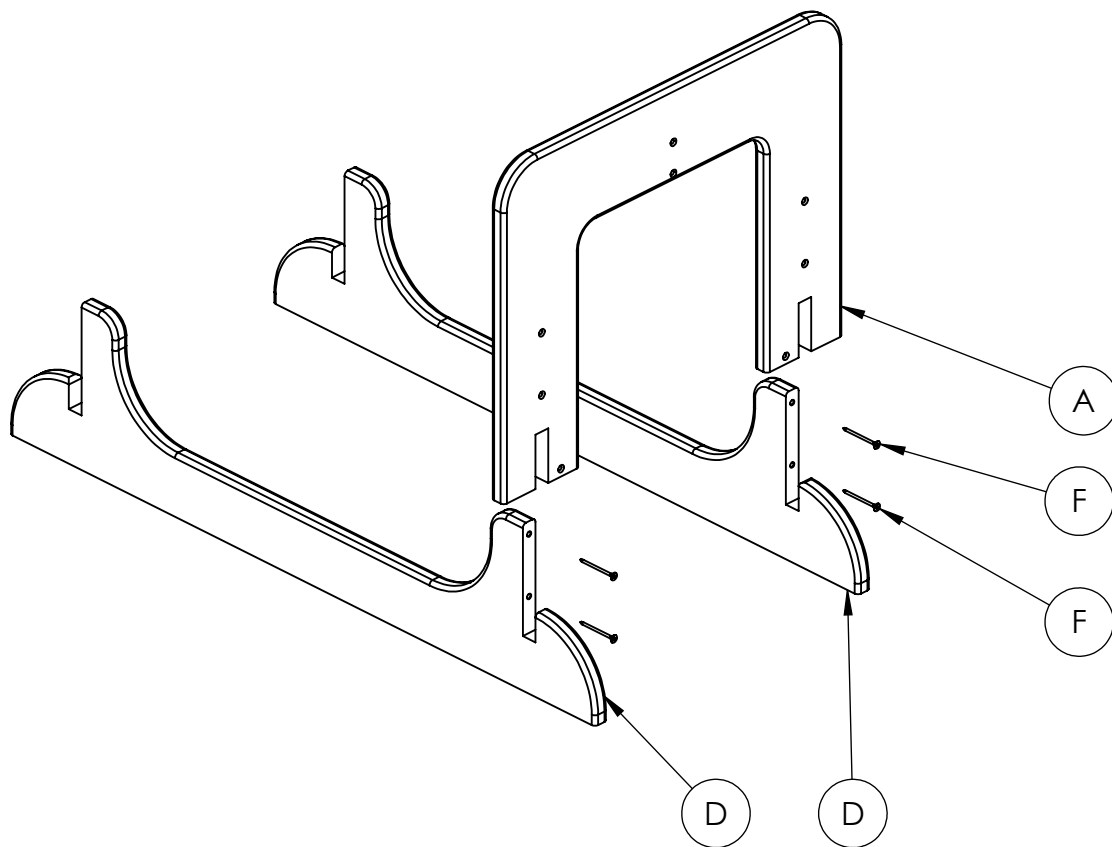

(C)

UPPER LEG
STRETCHER
QTY. = 2

(D)

TOP
QTY. = 1

(E)

#10 x 2" SCREW
QTY. = 16

(F)

1/4" FLAT WASHER
QTY. = 4

(G)

1/4" BUTTONHEAD
MACHINE SCREW
QTY. = 4

(H)

TOOLS NEEDED (NOT INCLUDED):

- #2 SQUARE DRIVE
- 6mm ALLEN WRENCH
- RUBBER Mallet

**PARTS & TOOLS
REQUIRED FOR
ASSEMBLY**

1/5

KCF7430 MASON COFFEE TABLE

STEP 1: BEGIN BY LAYING THE TWO UPPER LEG STRETCHERS (D) ON THE FLOOR, PARALLEL TO EACH OTHER. STAND ONE UP ON IT'S FLAT SIDE AND SLIDE ONE LEG SECTION (A) ONTO IT, ENGAGING THE SLOTS WITH EACH OTHER. TAP WITH A RUBBER Mallet TO FULLY SEAT THE PIECES TOGETHER. MAKE SURE THE HOLES HAVE THE COUNTERSINKS FACING OUTWARD.

NEXT, FASTEN TOGETHER USING (2) #10x2" SCREWS (F).

NEXT, DO THE SAME WITH THE OTHER UPPER LEG STRETCHER, ENGAGING THE SLOTS TOGETHER FULLY. FASTERN USING (2) MORE #10x2" SCREWS.

GO TO OPPOSITE END AND SLIDE THE REMAINING LEG SECTION INTO THE SLOTS FULLY. TAP WITH RUBBER Mallet IF NECESSARY. SECURE WITH SCREWS (F) LIKE THE FIRST LEG SECTION.