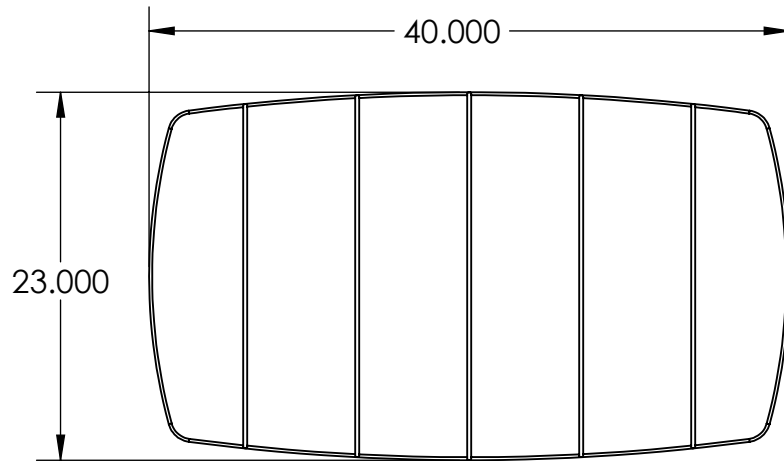

**INSTALL LOWER
LEG STRETCHER**

4/5

KCF7430 MASON COFFEE TABLE

STEP 4: PLACE TOP (E) ONTO THE TABLE, LINING UP THE HOLES. ATTACH USING (4) 1/4" BUTTONHEAD SCREWS (H) AND (4) 1/4" FLAT WASHERS (G). TIGHTEN WITH A 6mm ALLEN WRENCH.

**ATTACHING
TOP**

5/5

KCF7430 MASON COFFEE TABLE

REV #1 12/15/25

NOTE: ALL MATERIAL RECYCLED PLASTIC UNLESS NOTED

ALL DIMENSIONS ARE SHOWN IN INCHES