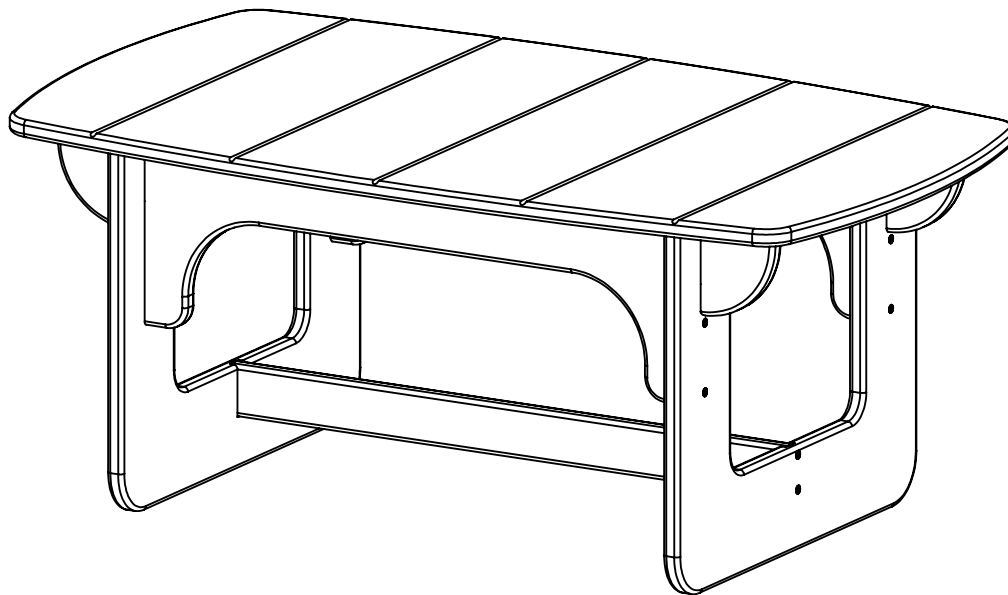

KCF7430
MASON COFFEE TABLE

KCF7430 COFFEE TABLE
REV. 1
12/17/25

KCF7430 MASON COFFEE TABLE

LEG SECTION
QTY. = 2

(A)

LOWER STRETCHER
QTY. = 1

(B)

TOP SUPPORT
QTY. = 2

(C)

UPPER LEG
STRETCHER
QTY. = 2

(D)

TOP
QTY. = 1

(E)

#10 x 2" SCREW
QTY. = 16

(F)

1/4" FLAT WASHER
QTY. = 4

STEP 1: BEGIN BY LAYING THE TWO UPPER LEG STRETCHERS (D) ON THE FLOOR, PARALLEL TO EACH OTHER. STAND ONE UP ON IT'S FLAT SIDE AND SLIDE ONE LEG SECTION (A) ONTO IT, ENGAGING THE SLOTS WITH EACH OTHER. TAP WITH A RUBBER Mallet TO FULLY SEAT THE PIECES TOGETHER. MAKE SURE THE HOLES HAVE THE COUNTERSINKS FACING OUTWARD.