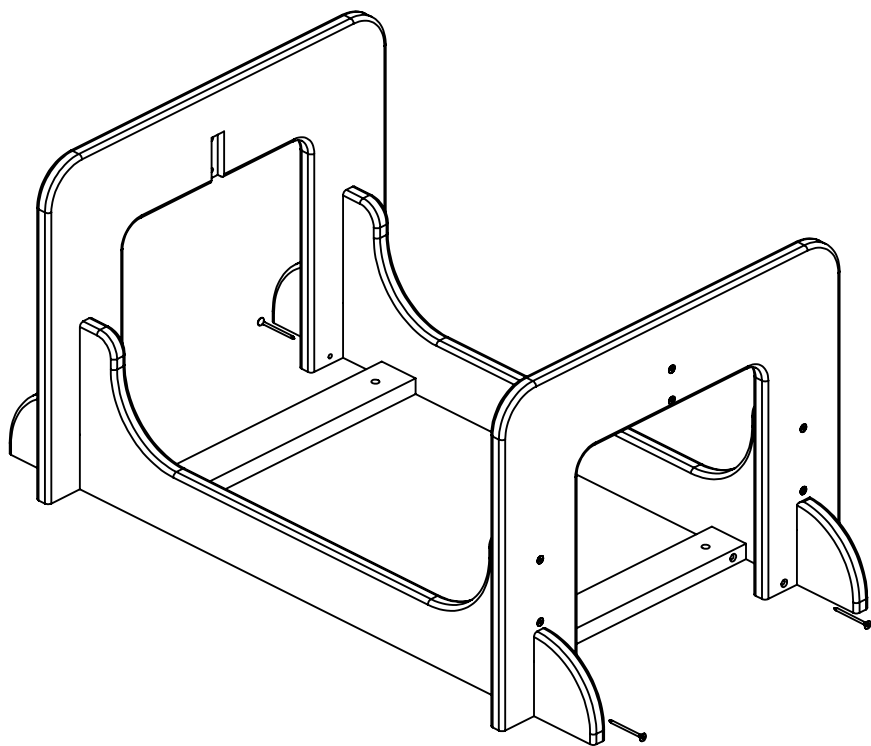

KCF7430 MASON COFFEE TABLE

STEP 2: WHILE THE TABLE IS STILL UPSIDE DOWN ON THE FLOOR, ATTACH THE TOP SUPPORTS (C) JUST INSIDE THE LEG SECTIONS AS SHOWN. FASTEN, USING (2) #10x2" SCREWS FOR EACH SUPPORT.

THEN FLIP TABLE OVER ONTO IT'S LEGS.

**INSTALL UPPER
TOP SUPPORTS**

3/5