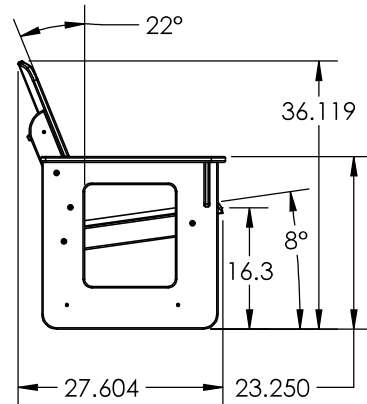

KCF7410/KCF7412 MASON CHAIRS

REV #1 12/2/25

THE DIMENSIONS SHOWN BELOW ARE COMMON TO BOTH STYLES OF CHAIR

DINING CHAIR
KCF7410

MID-LOUNGE CHAIR
KCF7412

NOTE: ALL MATERIAL RECYCLED PLASTIC UNLESS NOTED

ALL DIMENSIONS ARE SHOWN IN INCHES