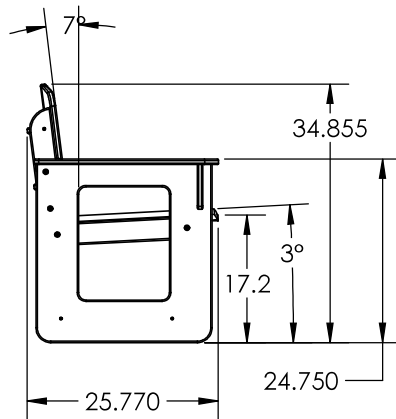

KCF7410/KCF7412 MASON CHAIRS

REV #1 12/2/25

THE DIMENSIONS SHOWN BELOW ARE COMMON TO BOTH STYLES OF CHAIR

DINING CHAIR
KCF7410

MID-LOUNGE CHAIR
KCF7412

NOTE: ALL MATERIAL RECYCLED PLASTIC UNLESS NOTED

ALL DIMENSIONS ARE SHOWN IN INCHES