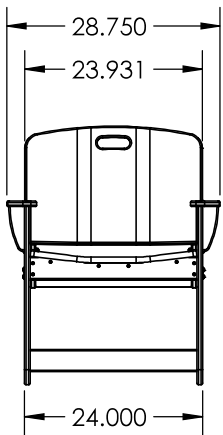

KCF7410/KCF7412 MASON CHAIRS

REV #1 12/2/25

THE DIMENSIONS SHOWN BELOW ARE COMMON TO BOTH STYLES OF CHAIR

DINING CHAIR
KCF7410

MID-LOUNGE CHAIR
KCF7412

NOTE: ALL MATERIAL RECYCLED PLASTIC UNLESS NOTED

ALL DIMENSIONS ARE SHOWN IN INCHES