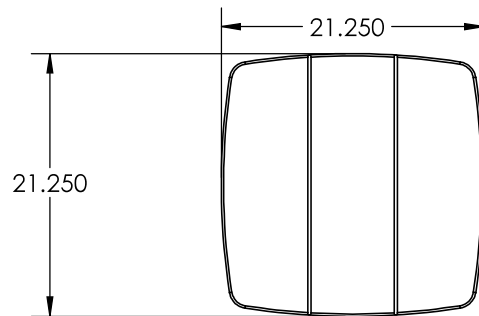

**KCF7435
MASON SIDE TABLE**

REV #1 12/18/25

KCF7435
SIDE TABLE

NOTE: ALL MATERIAL RECYCLED PLASTIC UNLESS NOTED

ALL DIMENSIONS ARE SHOWN IN INCHES