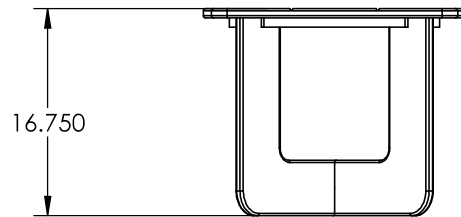

**KCF7435
MASON SIDE TABLE**

REV #1 12/18/25

KCF7435
SIDE TABLE

NOTE: ALL MATERIAL RECYCLED PLASTIC UNLESS NOTED

ALL DIMENSIONS ARE SHOWN IN INCHES