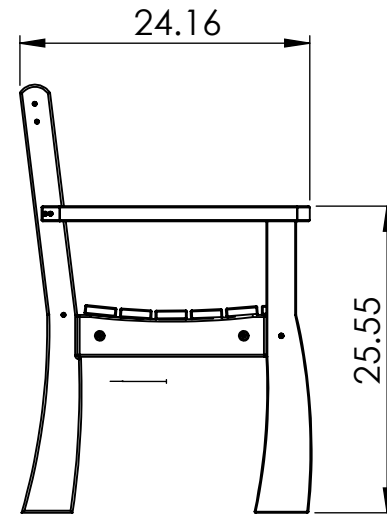

BENCH SPECIFICATIONS

CF1200 REV# 2
9-12-2022

CONSTRUCTION MATERIALS:
Recycled Plastic
HARDWARE:
Stainless Steel