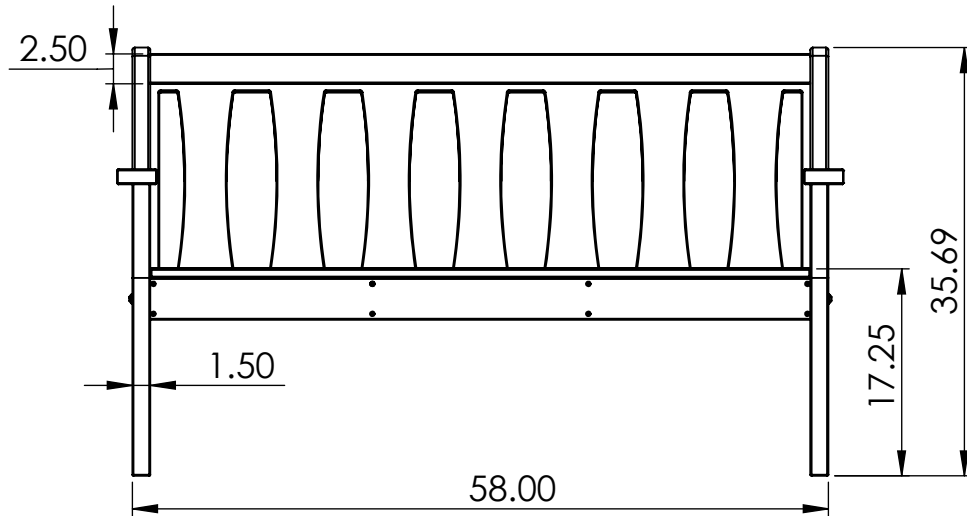

BENCH SPECIFICATIONS

CF1200 REV# 2
9-12-2022

CONSTRUCTION MATERIALS:
Recycled Plastic
HARDWARE:
Stainless Steel