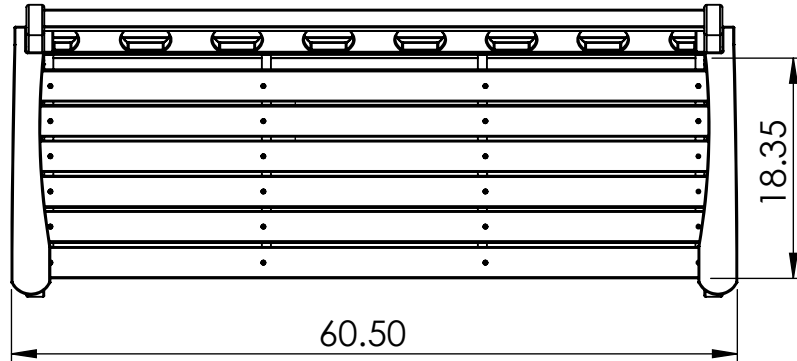

BENCH SPECIFICATIONS

CF1200 REV# 2
9-12-2022

CONSTRUCTION MATERIALS:
Recycled Plastic
HARDWARE:
Stainless Steel