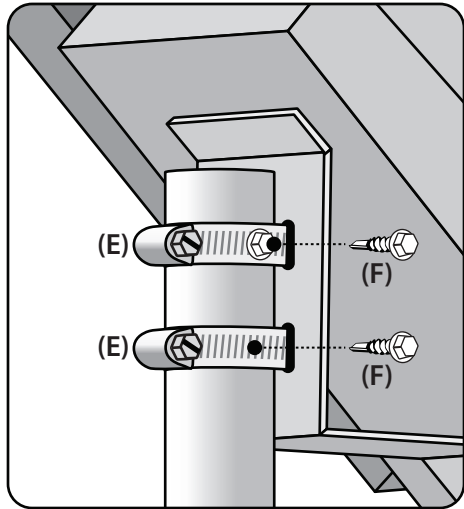

Flash Alert Installation

For Signs up to 36" wide

Solar Panel must point South.

Drive Self-tapping screws through side of Bands and into post to prevent unwanted rotation and slipping of Solar Panel.

Tools Required

Impact Driver or Drill with 5/16" Power Nut Driver (for self-tapping screws)

5/16" Nut Driver or Flathead Screwdriver (for Bands)

1/2" Wrench and Ratchet with 1/2" Socket (for Bolts)

□ Square Post mount

∩ U-Channel mount

○ Round Post mount

Square Post and U-Channel

| Item | Description | Quantity |
|------|---------------------------------------|----------|
| (A) | 5/16" x 4-1/2" All-thread bolts | (4) |
| (B) | 5/16" Washers | (8) |
| (C) | 5/16" Nuts | (4) |
| (E) | 1-5/8" - 5" Bands | (2) |
| (F) | Self-tapping screws | (2) |
| (J) | 1-1/2" Pre-threaded Mounting Brackets | (2) |
| (L) | 5/16" Lock Washers | (4) |
| (P) | 1-3/4" Round Pipe | |

Round Pole

| Item | Description | Quantity |
|------|---------------------------------------|----------|
| (G) | 1-5/8" - 5" Bands | (4) |
| (F) | Self-tapping screws | (4) |
| (B) | 5/16" Washers | (2) |
| (H) | 5/16" x 3/4" All-thread bolts | (2) |
| (J) | 1-1/2" Pre-threaded Mounting Brackets | (2) |