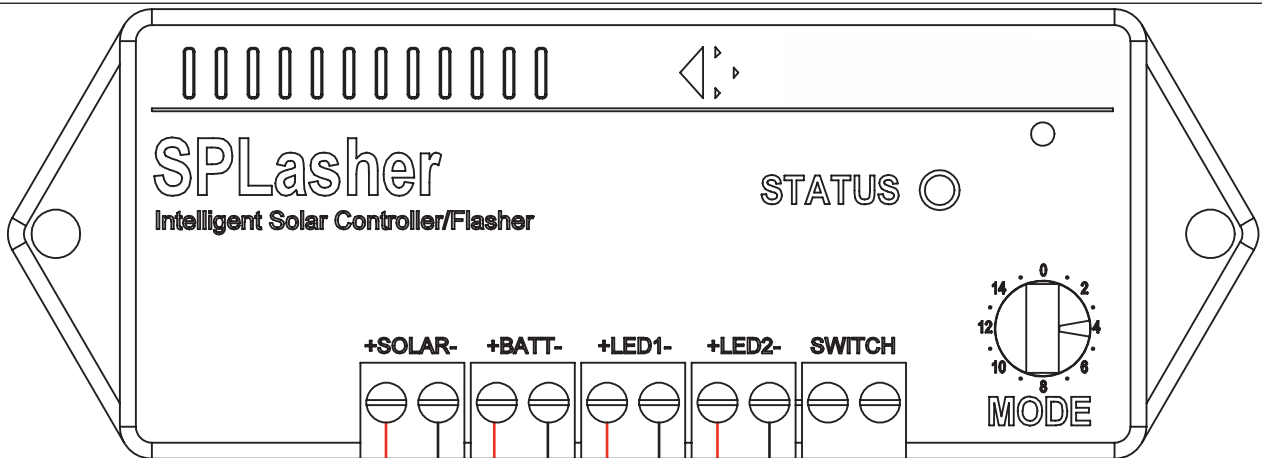

MODE SWITCH

- 0: 50/50 Flash Mode -24/7
- 1: 50/50 Flash Mode -Switched-1 minute
- 2: 50/50 Flash Mode -Switched-3 minutes
- 3: 50/50 Flash Mode -Switched-(1 sec) Custom Time
- 4: 90/10 Flash Mode -24/7
- 5: 90/10 Flash Mode -Switched-1 minute
- 6: 90/10 Flash Mode -3 minutes
- 7: 90/10 Flash Mode -Switched -(1 sec) Custom Time
- 8: 50/50-90/10 24/7 flasher (LED1=50/50, LED2=90/10)
- 9: 50/50-90/10 Switch or radio triggered 1 minute flasher (LED1=50/50, LED2=90/10)
- 10: 50/50-90/10 Switch or radio triggered 3- minute flasher(LED1=50/50, LED2=90/10)
- 11: 50/50-90/10 Switch or radio triggered (1 sec) Custom Time (LED1=50/50, LED2=90/10)
- 12: ON-No Flash-No Dimming- Switched (1sec) Custom Time
- 13: Wig/Wag; Switched (1 sec) Custom Time
- 14: Wig/Wag - Switch or radio triggered 3-minute flasher
- 15: Wig/Wag - Switch or radio triggered 1-minute flasher

red 15A Fuse

black

15A Fuse

red

black

Plug to battery before use

to optional battery/batteries

black

red black

red