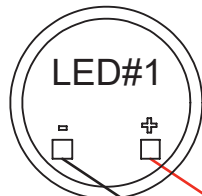

MODE SWITCH

- 0: 50/50 Flash Mode -24/7
- 1: 50/50 Flash Mode -Switched-1 minute
- 2: 50/50 Flash Mode -Switched-3 minutes
- 3: 50/50 Flash Mode -Switched-(1 sec) Custom Time
- 4: 90/10 Flash Mode -24/7
- 5: 90/10 Flash Mode -Switched-1 minute
- 6: 90/10 Flash Mode -3 minutes
- 7: 90/10 Flash Mode -Switched -(1 sec) Custom Time
- 8: 50/50-90/10 24/7 flasher (LED1=50/50, LED2=90/10)
- 9: 50/50-90/10 Switch or radio triggered 1 minute flasher (LED1=50/50, LED2=90/10)
- 10: 50/50-90/10 Switch or radio triggered 3- minute flasher(LED1=50/50, LED2=90/10)
- 11: 50/50-90/10 Switch or radio triggered (1 sec) Custom Time (LED1=50/50, LED2=90/10)
- 12: ON-No Flash-No Dimming- Switched (1sec) Custom Time
- 13: Wig/Wag; Switched (1 sec) Custom Time
- 14: Wig/Wag - Switch or radio triggered 3-minute flasher
- 15: Wig/Wag - Switch or radio triggered 1-minute flasher

red 15A Fuse

black

15A Fuse

red

black

Plug to battery before use

to optional battery/batteries

black

red black

red