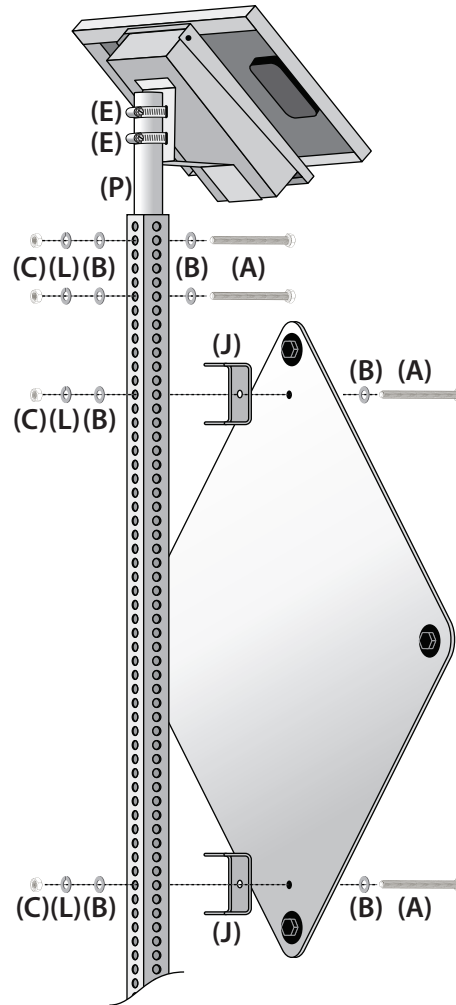

Flash Alert Installation

For Signs up to 36" wide

Solar Panel must point South.

Drive Self-tapping screws through side of Bands and into post to prevent unwanted rotation and slipping of Solar Panel.

Tools Required

Impact Driver or Drill with 5/16" Power Nut Driver (for self-tapping screws)

5/16" Nut Driver or Flathead Screwdriver (for Bands)

1/2" Wrench and Ratchet with 1/2" Socket (for Bolts)

□ Square Post mount

∩ U-Channel mount

○ Round Post mount

Square Post and U-Channel

| Item | Description | Quantity |
|------|---------------------------------------|----------|
| (A) | 5/16" x 4-1/2" All-thread bolts | (4) |
| (B) | 5/16" Washers | (8) |
| (C) | 5/16" Nuts | (4) |
| (E) | 1-5/8" - 5" Bands | (2) |
| (F) | Self-tapping screws | (2) |
| (J) | 1-1/2" Pre-threaded Mounting Brackets | (2) |
| (L) | 5/16" Lock Washers | (4) |
| (P) | 1-3/4" Round Pipe | |

Round Pole

| Item | Description | Quantity |
|------|---------------------------------------|----------|
| (G) | 1-5/8" - 5" Bands | (4) |
| (F) | Self-tapping screws | (4) |
| (B) | 5/16" Washers | (2) |
| (H) | 5/16" x 3/4" All-thread bolts | (2) |
| (J) | 1-1/2" Pre-threaded Mounting Brackets | (2) |