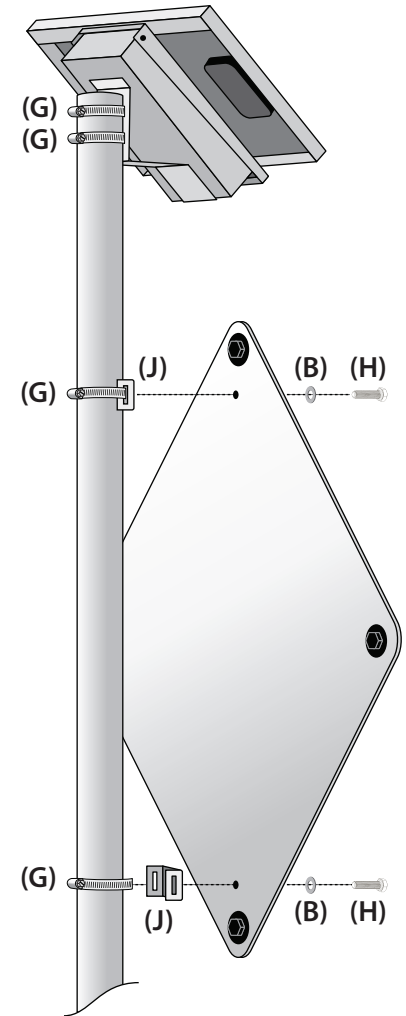

Flash Alert Installation

For Signs up to 36" wide

Solar Panel must point South.

Drive Self-tapping screws through side of Bands and into post to prevent unwanted rotation and slipping of Solar Panel.

Tools Required

Impact Driver or Drill with 5/16" Power Nut Driver (for self-tapping screws)

5/16" Nut Driver or Flathead Screwdriver (for Bands)

1/2" Wrench and Ratchet with 1/2" Socket (for Bolts)

□ Square Post mount

∩ U-Channel mount

○ Round Post mount

Square Post and U-Channel

| Item | Description | Quantity |
|------|---------------------------------------|----------|
| (A) | 5/16" x 4-1/2" All-thread bolts | (4) |
| (B) | 5/16" Washers | (8) |
| (C) | 5/16" Nuts | (4) |
| (E) | 1-5/8" - 5" Bands | (2) |
| (F) | Self-tapping screws | (2) |
| (J) | 1-1/2" Pre-threaded Mounting Brackets | (2) |
| (L) | 5/16" Lock Washers | (4) |
| (P) | 1-3/4" Round Pipe | |

Round Pole

| Item | Description | Quantity |
|------|---------------------------------------|----------|
| (G) | 1-5/8" - 5" Bands | (4) |
| (F) | Self-tapping screws | (4) |
| (B) | 5/16" Washers | (2) |
| (H) | 5/16" x 3/4" All-thread bolts | (2) |
| (J) | 1-1/2" Pre-threaded Mounting Brackets | (2) |