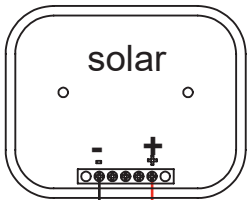

MODE SWITCH

- 0: 50/50 Flash Mode -24/7
- 1: 50/50 Flash Mode -Switched-1 minute
- 2: 50/50 Flash Mode -Switched-3 minutes
- 3: 50/50 Flash Mode -Switched-(1 sec) Custom Time
- 4: 90/10 Flash Mode -24/7
- 5: 90/10 Flash Mode -Switched-1 minute
- 6: 90/10 Flash Mode -3 minutes
- 7: 90/10 Flash Mode -Switched -(1 sec) Custom Time
- 8: 50/50-90/10 24/7 flasher (LED1=50/50, LED2=90/10)
- 9: 50/50-90/10 Switch or radio triggered 1 minute flasher (LED1=50/50, LED2=90/10)
- 10: 50/50-90/10 Switch or radio triggered 3- minute flasher(LED1=50/50, LED2=90/10)
- 11: 50/50-90/10 Switch or radio triggered (1 sec) Custom Time (LED1=50/50, LED2=90/10)
- 12: ON-No Flash-No Dimming- Switched (1sec) Custom Time
- 13: Wig/Wag; Switched (1 sec) Custom Time
- 14: Wig/Wag - Switch or radio triggered 3-minute flasher
- 15: Wig/Wag - Switch or radio triggered 1-minute flasher

red 15A Fuse

black

15A Fuse

red

black

Plug to battery before use

to optional battery/batteries

black

red black

red