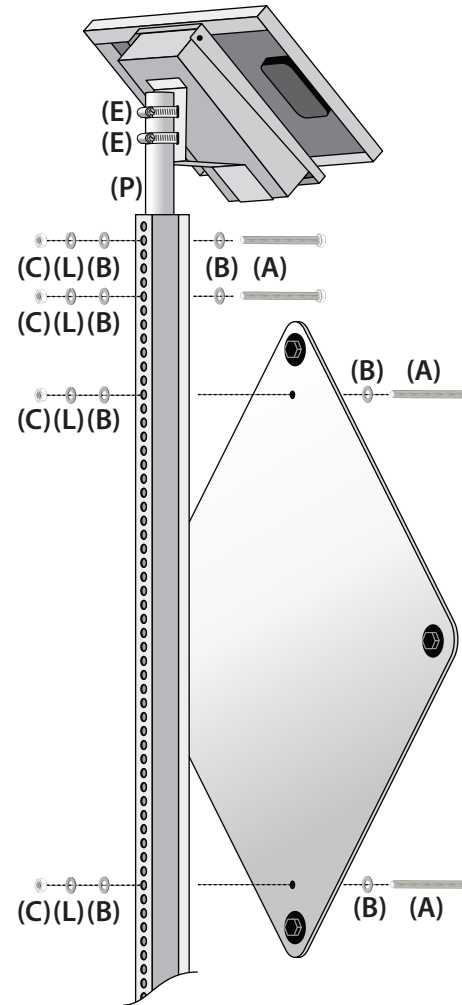

Flash Alert Installation

For Signs up to 36" wide

Solar Panel must point South.

Drive Self-tapping screws through side of Bands and into post to prevent unwanted rotation and slipping of Solar Panel.

Tools Required

Impact Driver or Drill with 5/16" Power Nut Driver (for self-tapping screws)

5/16" Nut Driver or Flathead Screwdriver (for Bands)

1/2" Wrench and Ratchet with 1/2" Socket (for Bolts)

□ Square Post mount

∩ U-Channel mount

○ Round Post mount

Square Post and U-Channel

| Item | Description | Quantity |
|------|---------------------------------------|----------|
| (A) | 5/16" x 4-1/2" All-thread bolts | (4) |
| (B) | 5/16" Washers | (8) |
| (C) | 5/16" Nuts | (4) |
| (E) | 1-5/8" - 5" Bands | (2) |
| (F) | Self-tapping screws | (2) |
| (J) | 1-1/2" Pre-threaded Mounting Brackets | (2) |
| (L) | 5/16" Lock Washers | (4) |
| (P) | 1-3/4" Round Pipe | |

Round Pole

| Item | Description | Quantity |
|------|---------------------------------------|----------|
| (G) | 1-5/8" - 5" Bands | (4) |
| (F) | Self-tapping screws | (4) |
| (B) | 5/16" Washers | (2) |
| (H) | 5/16" x 3/4" All-thread bolts | (2) |
| (J) | 1-1/2" Pre-threaded Mounting Brackets | (2) |