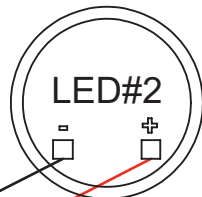

MODE SWITCH

- 0: 50/50 Flash Mode -24/7
- 1: 50/50 Flash Mode -Switched-1 minute
- 2: 50/50 Flash Mode -Switched-3 minutes
- 3: 50/50 Flash Mode -Switched-(1 sec) Custom Time
- 4: 90/10 Flash Mode -24/7
- 5: 90/10 Flash Mode -Switched-1 minute
- 6: 90/10 Flash Mode -3 minutes
- 7: 90/10 Flash Mode -Switched -(1 sec) Custom Time
- 8: 50/50-90/10 24/7 flasher (LED1=50/50, LED2=90/10)
- 9: 50/50-90/10 Switch or radio triggered 1 minute flasher (LED1=50/50, LED2=90/10)
- 10: 50/50-90/10 Switch or radio triggered 3- minute flasher(LED1=50/50, LED2=90/10)
- 11: 50/50-90/10 Switch or radio triggered (1 sec) Custom Time (LED1=50/50, LED2=90/10)
- 12: ON-No Flash-No Dimming- Switched (1sec) Custom Time
- 13: Wig/Wag; Switched (1 sec) Custom Time
- 14: Wig/Wag - Switch or radio triggered 3-minute flasher
- 15: Wig/Wag - Switch or radio triggered 1-minute flasher

red 15A Fuse

black

15A Fuse

red

black

Plug to battery before use

to optional battery/batteries

black

red black

red