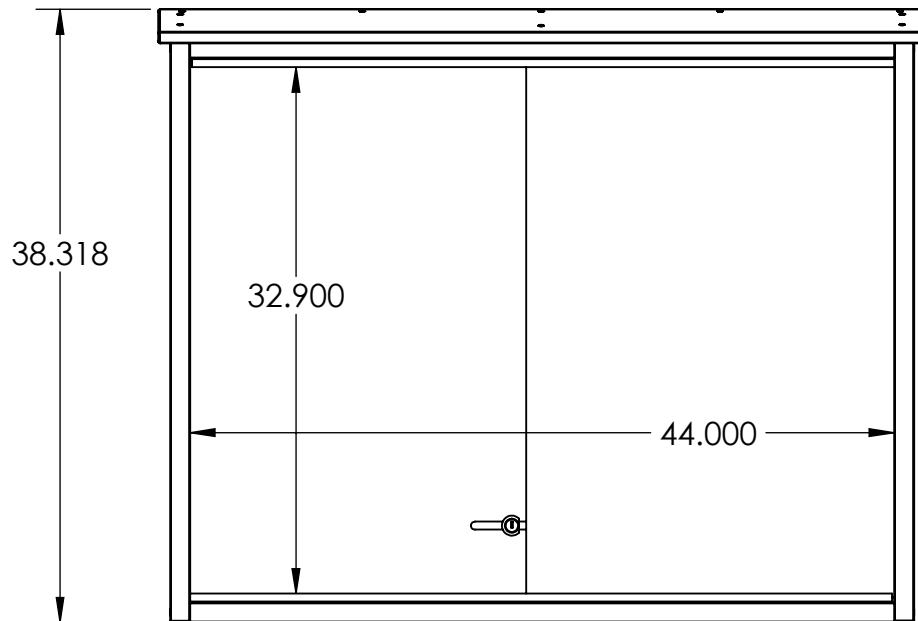

SUPERSAVER INGROUND & SURFACE MOUNT MESSAGE CENTER SPECIFICATIONS

MC5311
4/26/2019
REV #1

ALL DIMENSIONS SHOWN IN INCHES