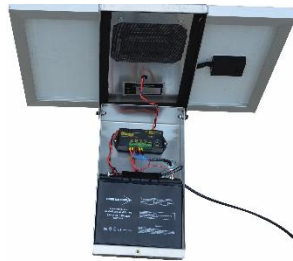

Flash Alert Speed Limit Sign Spec Sheet

Our Flash Alert Speed Limit Signs are designed to enhance the visibility of speed zones and to remind drivers of the current speed limit. Whether in congested cities, or on rural and remote roadways, the Flash Alert Speed Limit Signs are visible in all weather conditions.

Reflective Sign

High intensity signage and MUTCD compliant.

Ultra-Bright LEDs

Our ultra-bright LEDs are one of the brightest in the industry and are completely weather proof. The LEDs will adjust brightness according to available light in order to conserve energy and battery life and maximize brightness.

Compact Battery Cabinet

- All controls hidden behind solar panel
- Off the shelf battery
- Smart controller
- Lightweight design
- Multi-stage battery charger
- Maximum power point tracking

Sign Design	Speed Limit
Sign Size	24" w X 30" h
Sign Material	High Intensity Prismatic Reflective
Solar Panel Wattage	30W
LED Color	White
Number of LEDs	4