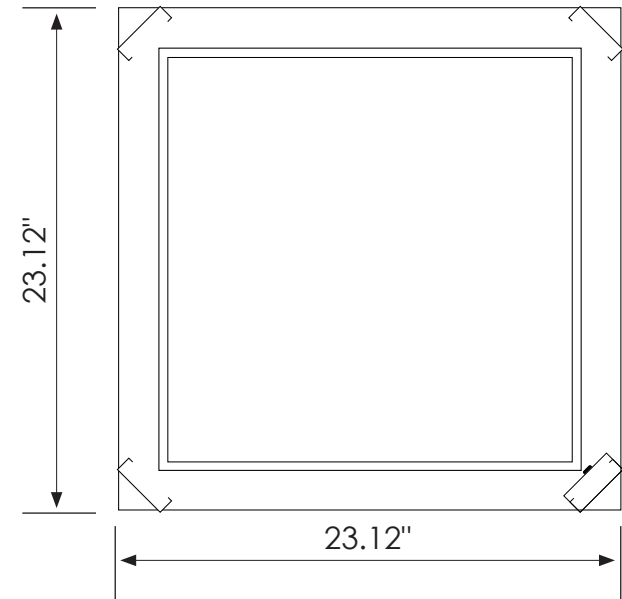

# 38 GALLON ALL STEEL RECEPTACLE SPECIFICATIONS

**TOTAL WEIGHT:** 62 lbs

- NOTES:**
- 1) Material: Powder-coated steel
  - 2) Assembly hardware included
  - 3) Includes pull-out metal liner