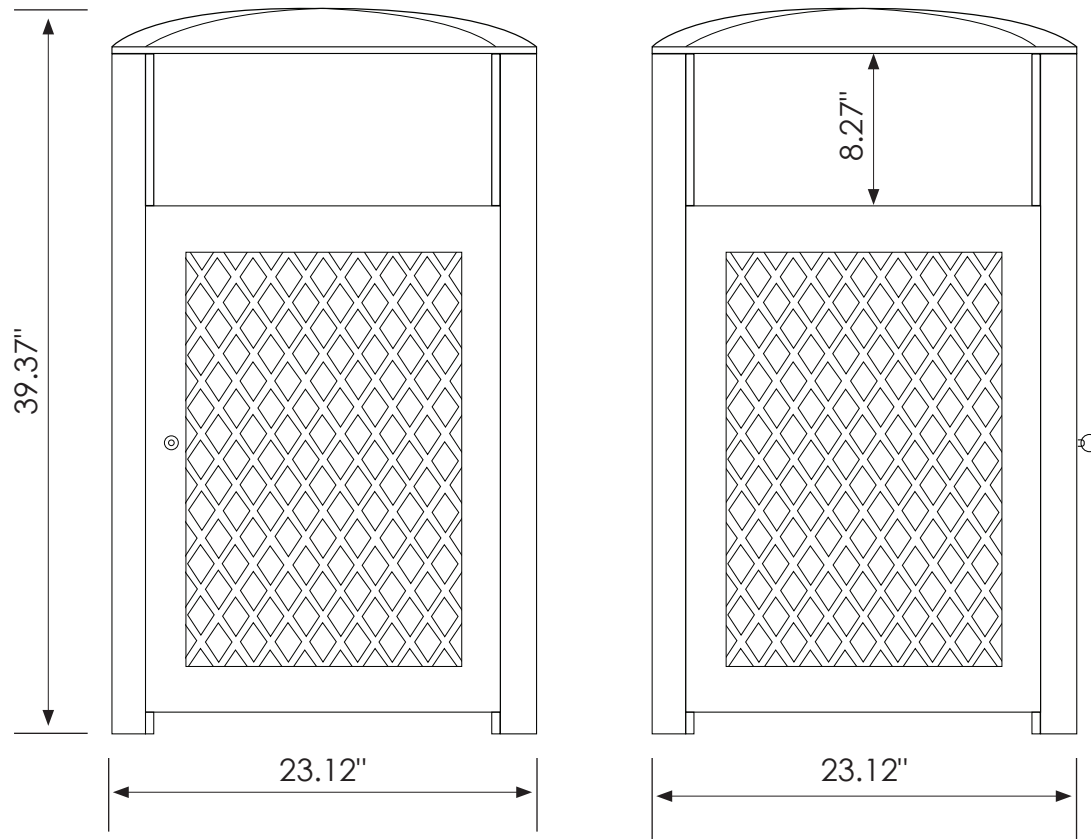

# 38 GALLON ALL STEEL RECEPTACLE SPECIFICATIONS

**TOTAL WEIGHT:** 62 lbs

- NOTES:**
- 1) Material: Powder-coated steel
  - 2) Assembly hardware included
  - 3) Includes pull-out metal liner