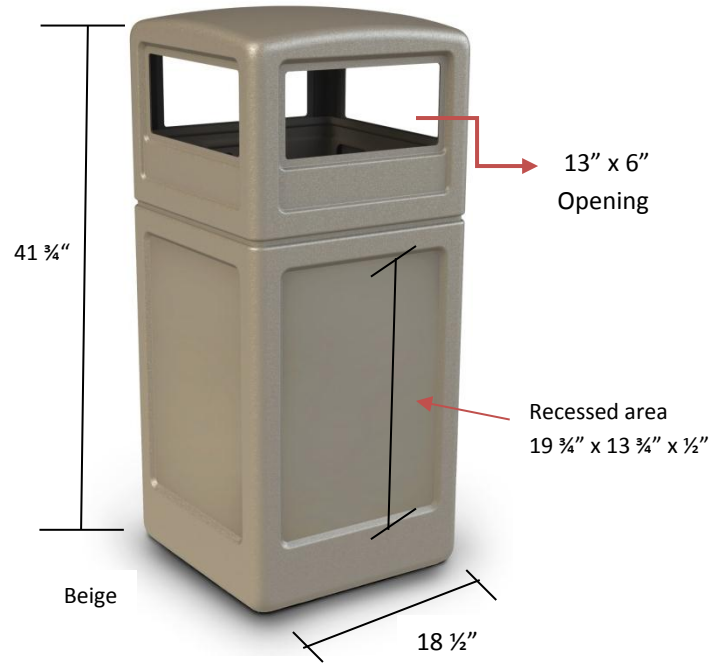

# 42-Gallon Square Waste Container with Dome Lid

- Black
- Beige
- Gray
- Blue

Unit Size	Capacity	Weight
18 1/2" L x 18 1/2" W x 41 3/4" H	42-Gallons	24 lbs

Carton Size	# Cartons Shipped	Dimensional Wt.	Carton Wt.
(Ctn1) 19" L x 20" W x 35" H (Ctn2) 19" L x 19" W x 16" H	(1) Waste Container (2) Dome Lid	(Ctn1) 80 lbs (Ctn2) 35 lbs	(Ctn1) 21 lbs (Ctn2) 8 lbs

Ships at Dimensional Weight

**Material Process:** Blow-Molded with HDPE

## Features and Benefits

Contemporary style dome lid helps keep the weather elements out and allows for convenient disposal on all sides. This heavy-duty waste container is designed to withstand the harshest environments and is perfect for indoor or outdoor use.

- Large 42-gallon trash capacity is perfect for high traffic areas; uses 45 gallon trash bags
- Large 13" x 6" opening on all four sides allow for convenient disposal
- Lid fits snug to base and lifts off for easy trash removal. Trash receptacle includes patented Grab Bag™ system and additional routed openings to secure trash bag in place
- Environmentally friendly; molded from long-lasting recycled polyethylene; won't rust, dent or chip
- Plastic is approximately 1/8" thick for extra durability
- Molded with at least 25% recycled material
- ADA Compliant
- Made in USA
- 1-year warranty