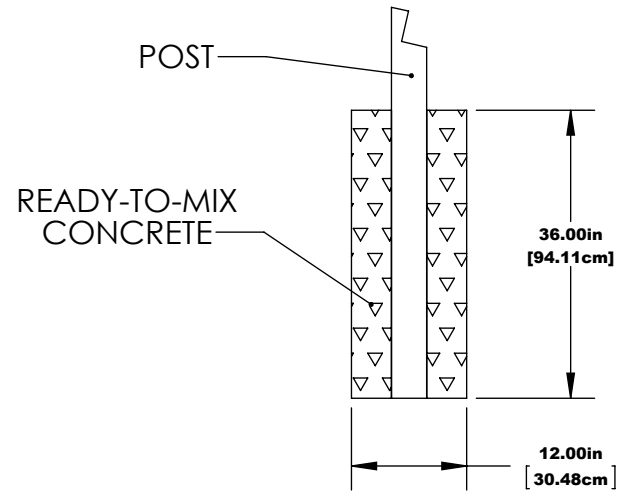

MEDIUM VERTICAL MESSAGE CENTER INGROUND MOUNT

FRONT

NOTE:
CHECK LOCAL CODES FOR
FROST DEPTH IN YOUR AREA

SIDE

MEDIUM VERTICAL MESSAGE CENTER INGROUND MOUNT

NOTE:
CHECK LOCAL CODES FOR
FROST DEPTH IN YOUR AREA

2 MOUNTING DETAILS

HARDWARE: STAINLESS STEEL
MATERIAL: RECYCLED PLASTIC, ACRYLIC, 1/4" CORK