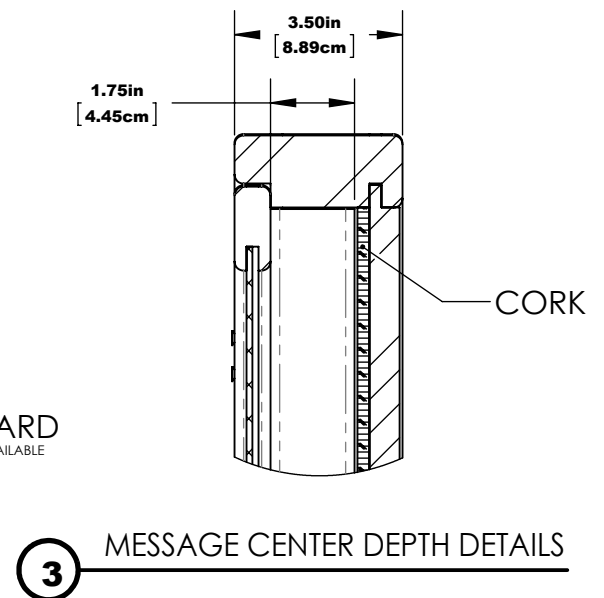

MEDIUM VERTICAL MESSAGE CENTER INGROUND MOUNT

FRONT

NOTE:
CHECK LOCAL CODES FOR
FROST DEPTH IN YOUR AREA

SIDE

MEDIUM VERTICAL MESSAGE CENTER INGROUND MOUNT

NOTE:
CHECK LOCAL CODES FOR
FROST DEPTH IN YOUR AREA

2 MOUNTING DETAILS

HARDWARE: STAINLESS STEEL
MATERIAL: RECYCLED PLASTIC, ACRYLIC, 1/4" CORK