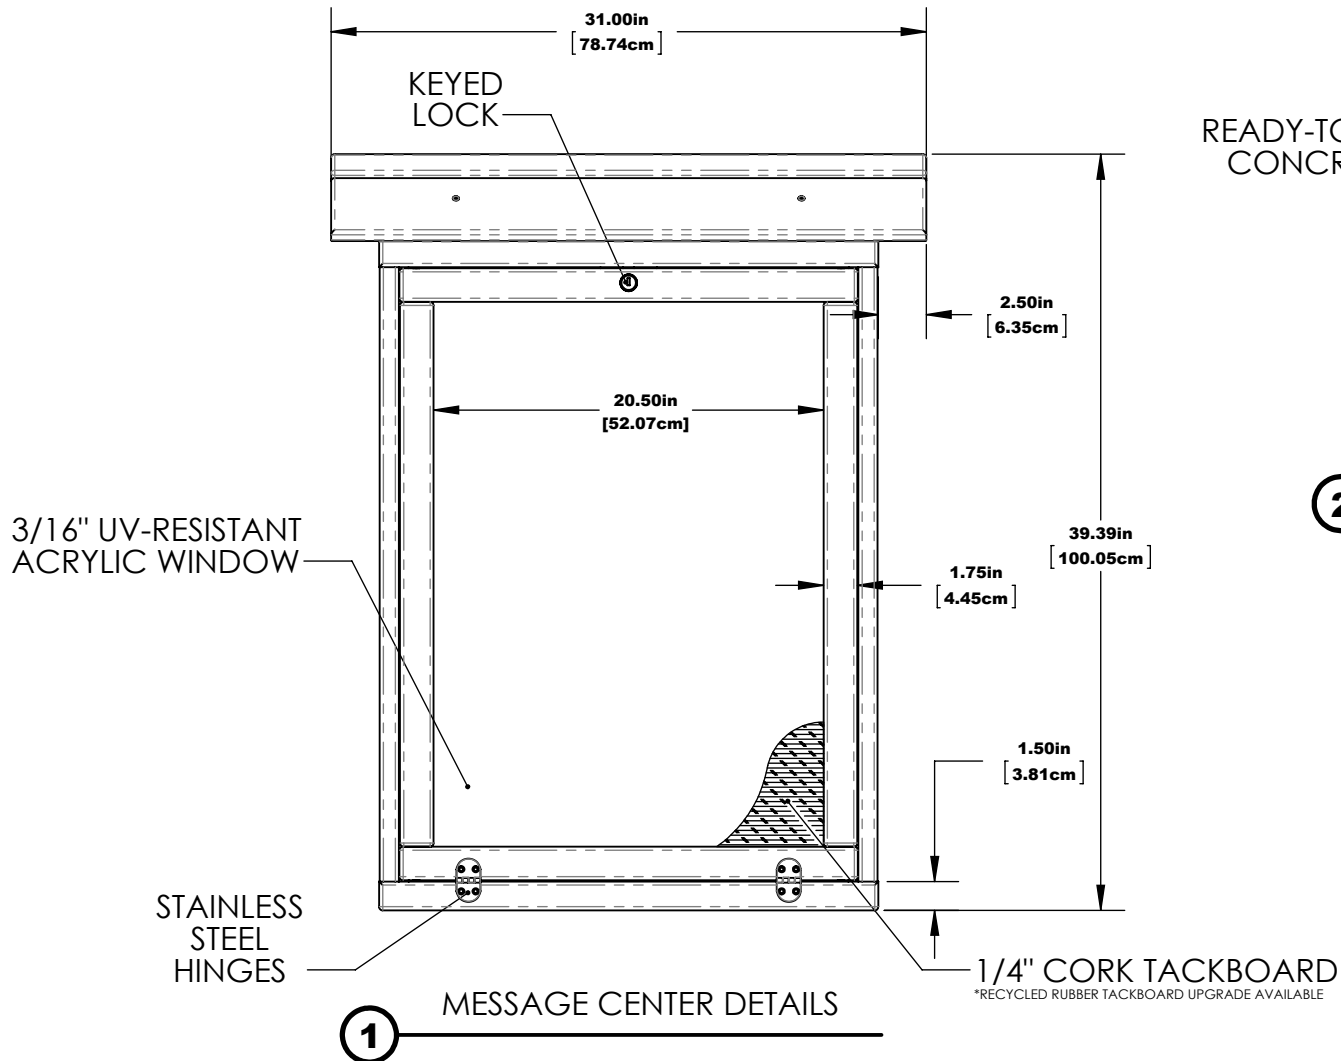

MEDIUM VERTICAL MESSAGE CENTER INGROUND MOUNT

FRONT

NOTE:
CHECK LOCAL CODES FOR
FROST DEPTH IN YOUR AREA

SIDE

MEDIUM VERTICAL MESSAGE CENTER INGROUND MOUNT

NOTE:
CHECK LOCAL CODES FOR
FROST DEPTH IN YOUR AREA

2 MOUNTING DETAILS

HARDWARE: STAINLESS STEEL
MATERIAL: RECYCLED PLASTIC, ACRYLIC, 1/4" CORK