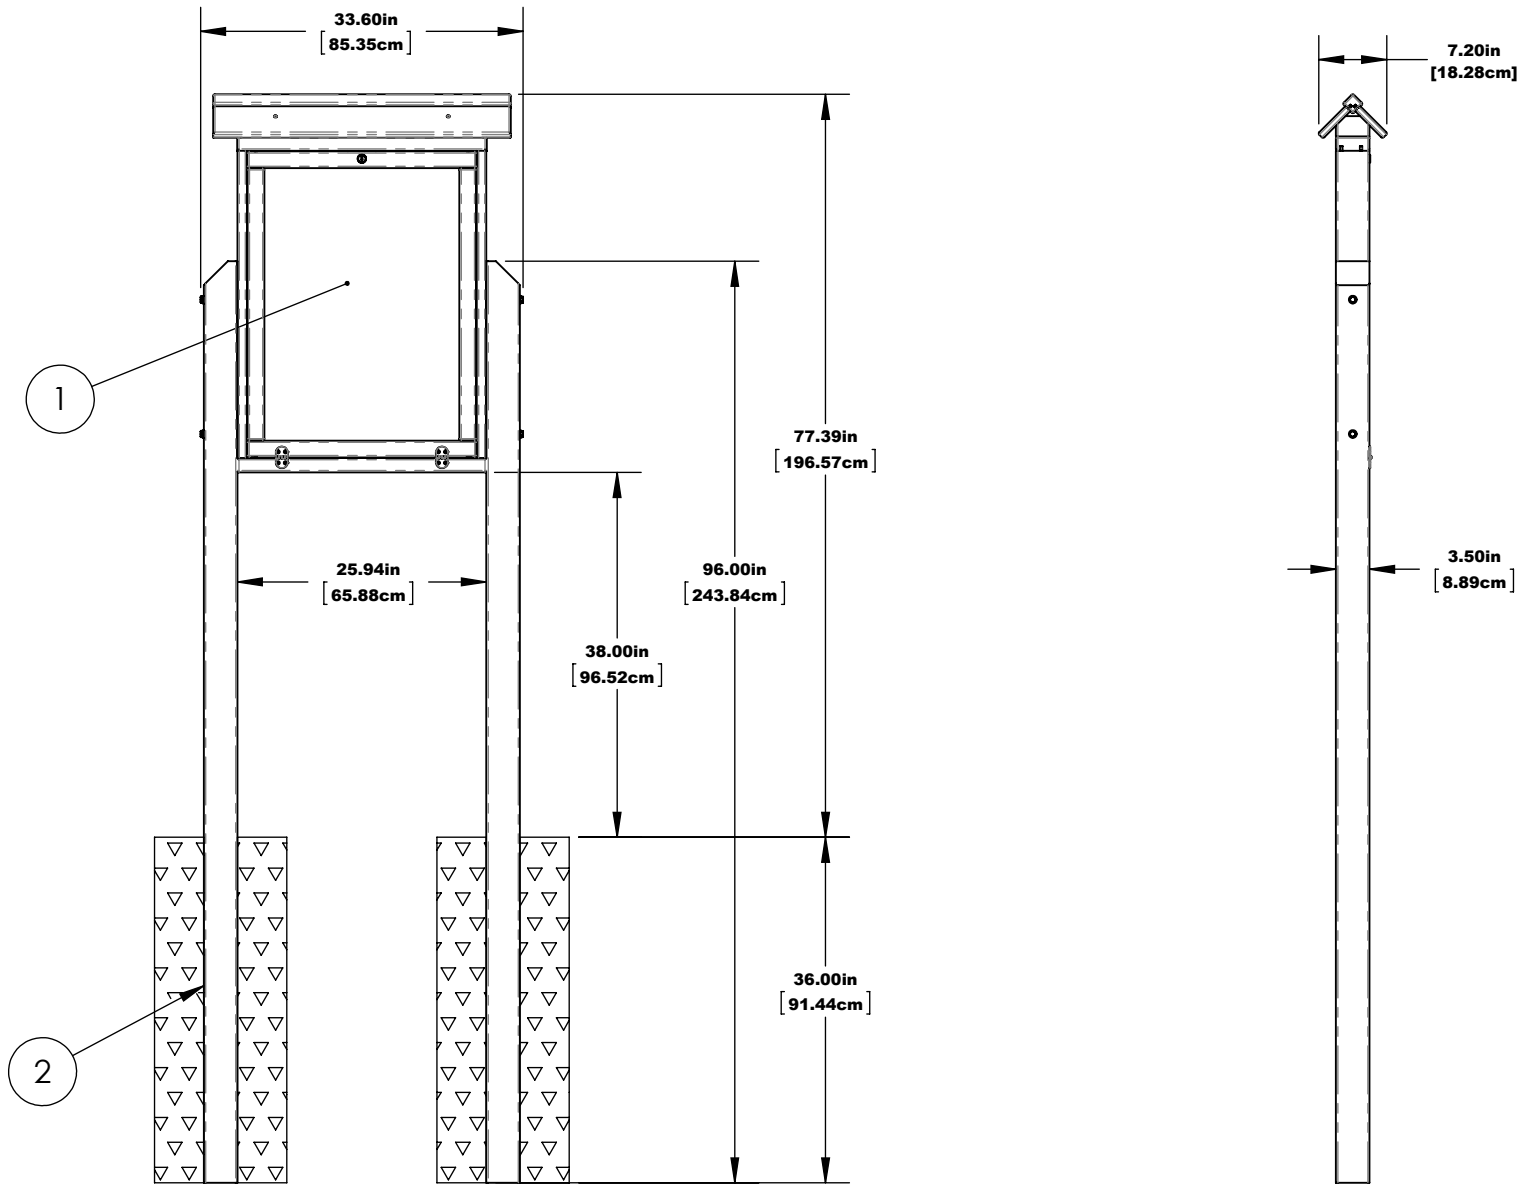

MEDIUM VERTICAL MESSAGE CENTER INGROUND MOUNT

FRONT

NOTE:
CHECK LOCAL CODES FOR
FROST DEPTH IN YOUR AREA

SIDE

MEDIUM VERTICAL MESSAGE CENTER INGROUND MOUNT

NOTE:
CHECK LOCAL CODES FOR
FROST DEPTH IN YOUR AREA

2 MOUNTING DETAILS

HARDWARE: STAINLESS STEEL
MATERIAL: RECYCLED PLASTIC, ACRYLIC, 1/4" CORK