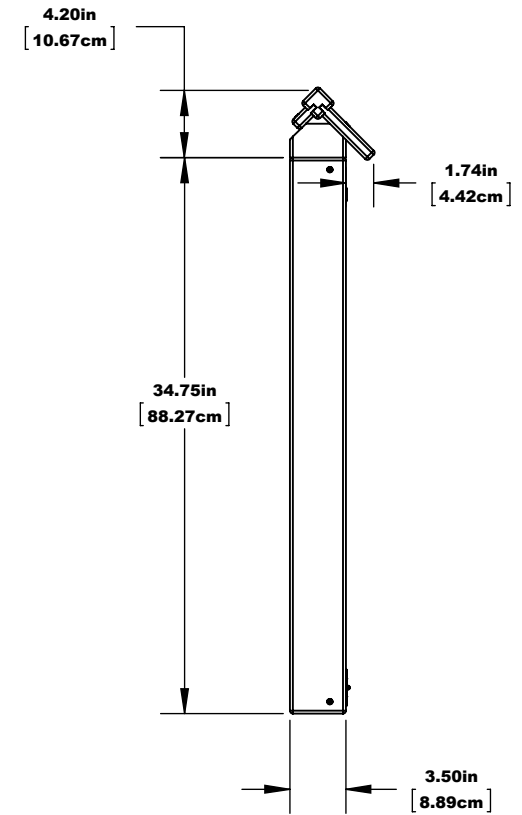

LARGE HORIZONTAL MESSAGE CENTER WALL MOUNT

FRONT

SIDE

LARGE HORIZONTAL MESSAGE CENTER WALL MOUNT

HARDWARE: STAINLESS STEEL
 MATERIAL: RECYCLED PLASTIC, ACRYLIC, 1/4" CORK