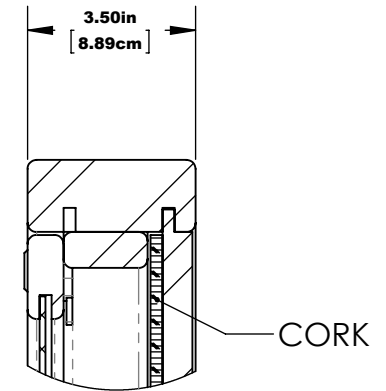

LARGE HORIZONTAL MESSAGE CENTER WALL MOUNT

FRONT

SIDE

LARGE HORIZONTAL MESSAGE CENTER WALL MOUNT

HARDWARE: STAINLESS STEEL
 MATERIAL: RECYCLED PLASTIC, ACRYLIC, 1/4" CORK