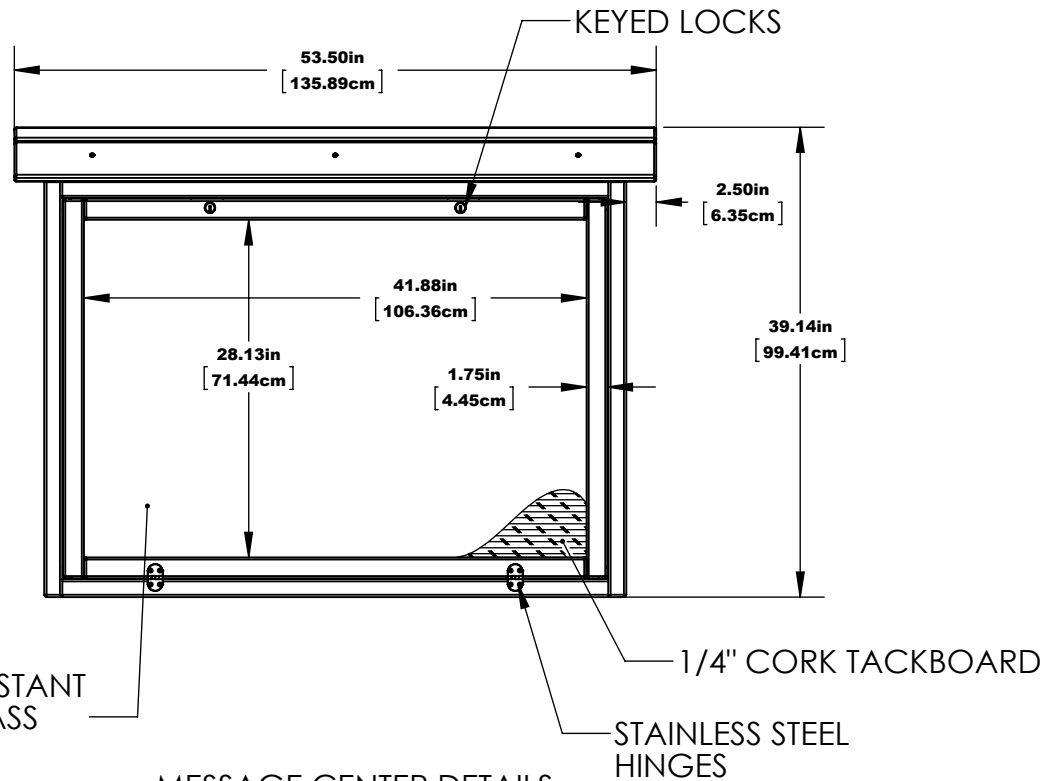

LARGE HORIZONTAL MESSAGE CENTER WALL MOUNT

FRONT

SIDE

LARGE HORIZONTAL MESSAGE CENTER WALL MOUNT

HARDWARE: STAINLESS STEEL
 MATERIAL: RECYCLED PLASTIC, ACRYLIC, 1/4" CORK