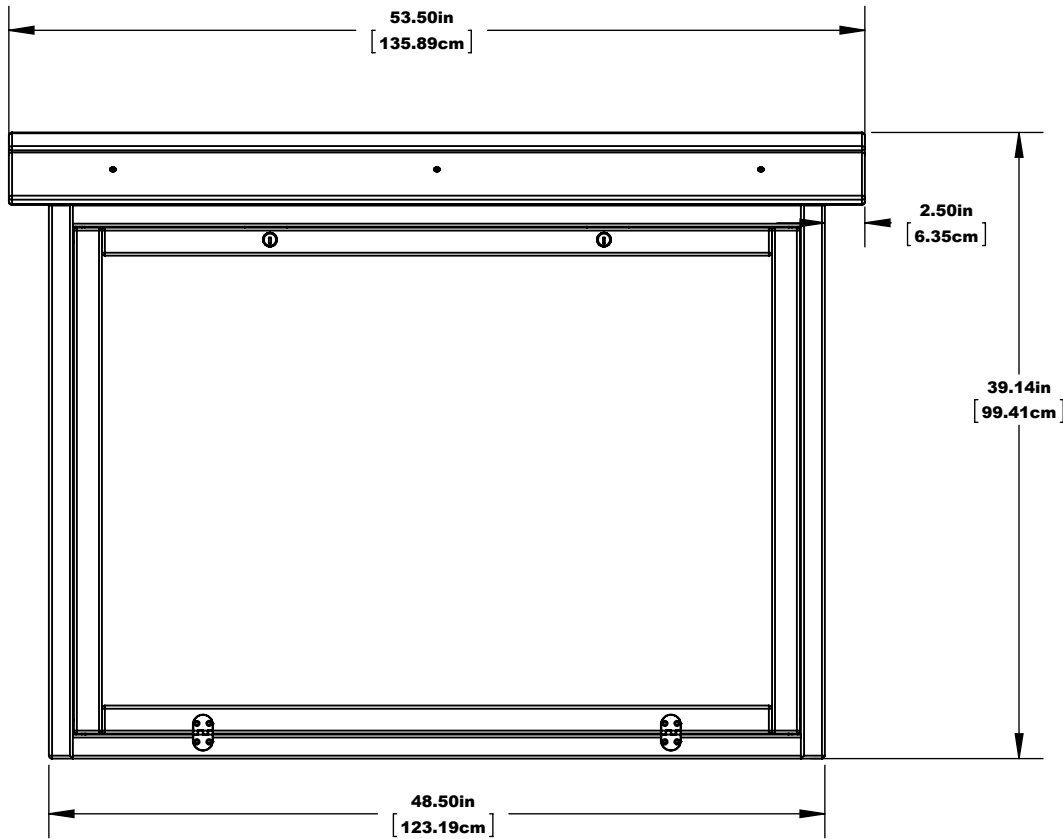

LARGE HORIZONTAL MESSAGE CENTER WALL MOUNT

FRONT

SIDE

LARGE HORIZONTAL MESSAGE CENTER WALL MOUNT

HARDWARE: STAINLESS STEEL
 MATERIAL: RECYCLED PLASTIC, ACRYLIC, 1/4" CORK