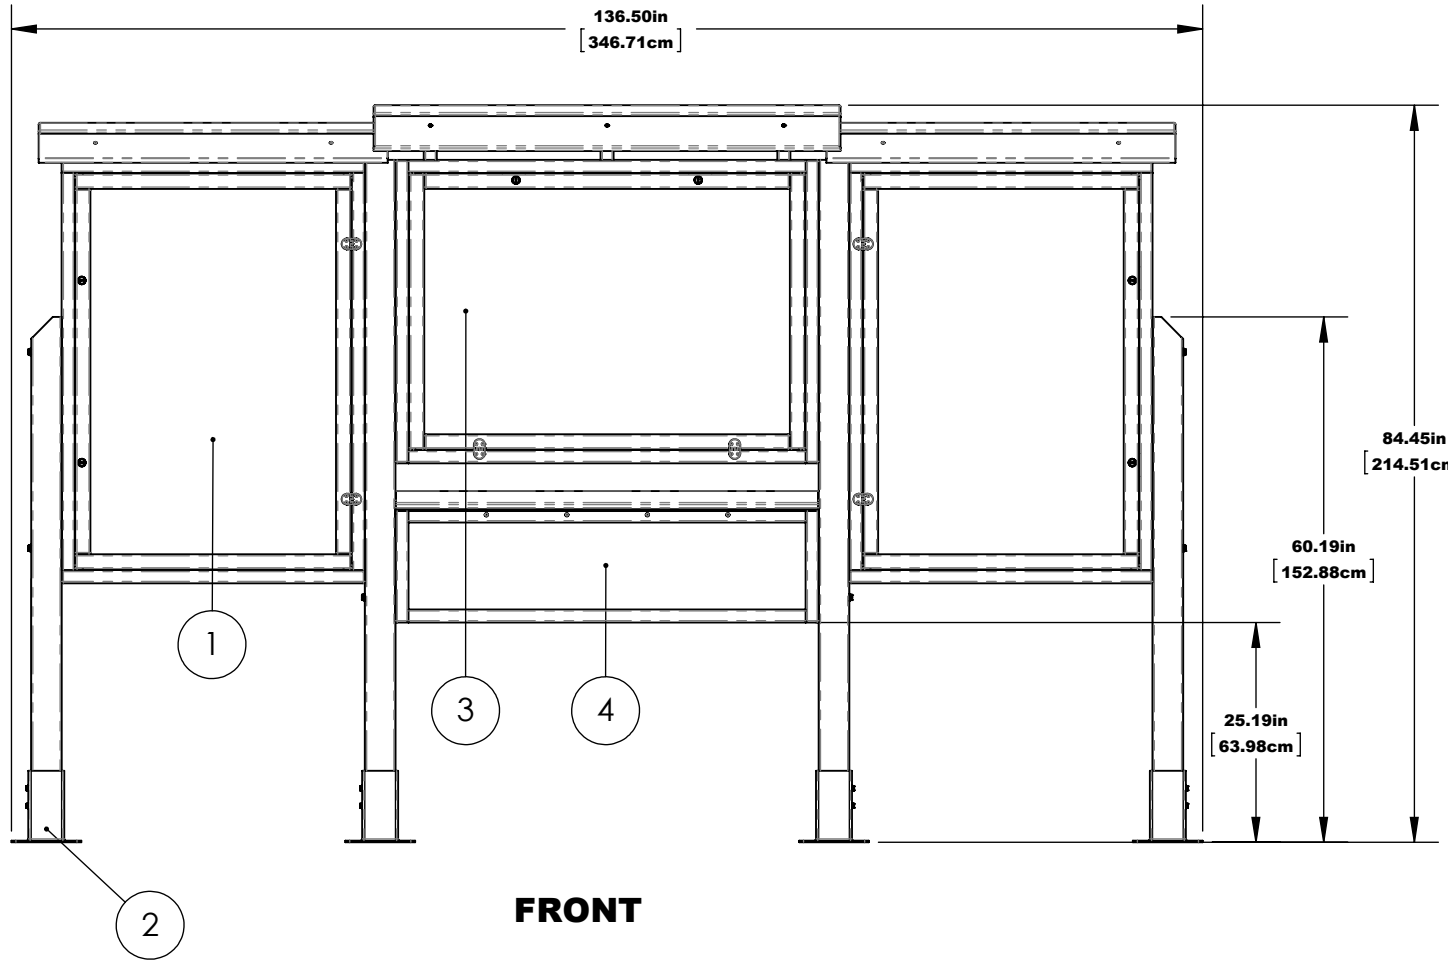

THREE-IN-LINE KIOSK SURFACE MOUNT

THREE-IN-LINE KIOSK SURFACE MOUNT

1 MESSAGE CENTER DETAILS

2 MOUNTING DETAILS

3 MESSAGE CENTER DETAILS

4 LITERATURE RACK DETAILS

HARDWARE: STAINLESS STEEL
MATERIAL: RECYCLED PLASTIC, ACRYLIC, 1/4" CORK