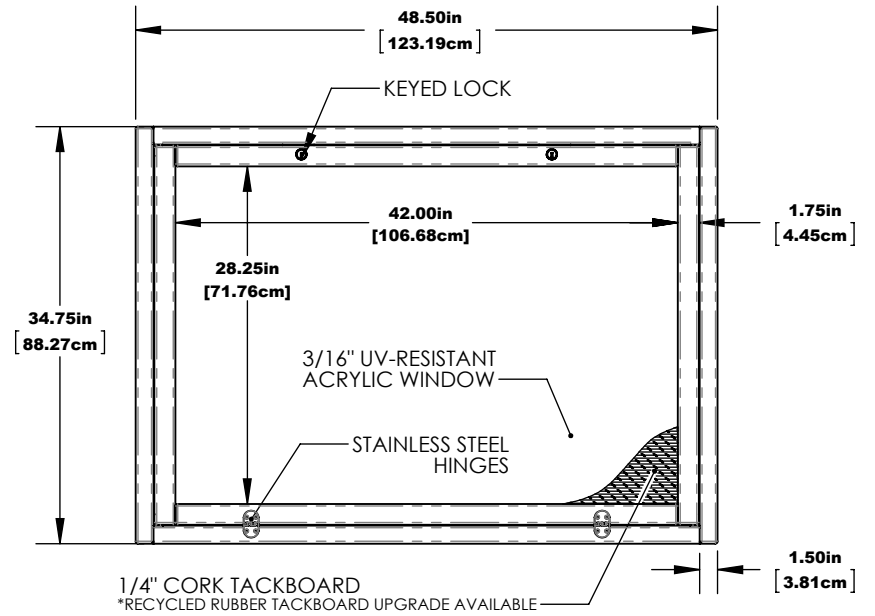

THREE-IN-LINE KIOSK SURFACE MOUNT

THREE-IN-LINE KIOSK SURFACE MOUNT

1 MESSAGE CENTER DETAILS

2 MOUNTING DETAILS

3 MESSAGE CENTER DETAILS

4 LITERATURE RACK DETAILS

HARDWARE: STAINLESS STEEL
MATERIAL: RECYCLED PLASTIC, ACRYLIC, 1/4" CORK