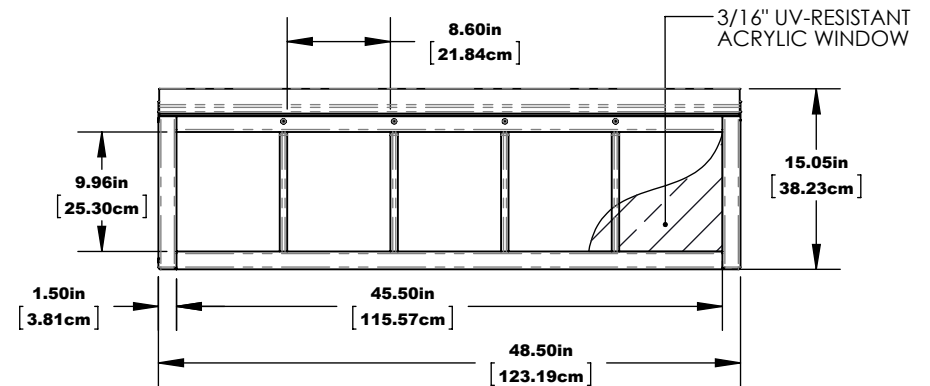

THREE-IN-LINE KIOSK SURFACE MOUNT

THREE-IN-LINE KIOSK SURFACE MOUNT

1 MESSAGE CENTER DETAILS

2 MOUNTING DETAILS

3 MESSAGE CENTER DETAILS

4 LITERATURE RACK DETAILS

HARDWARE: STAINLESS STEEL
MATERIAL: RECYCLED PLASTIC, ACRYLIC, 1/4" CORK