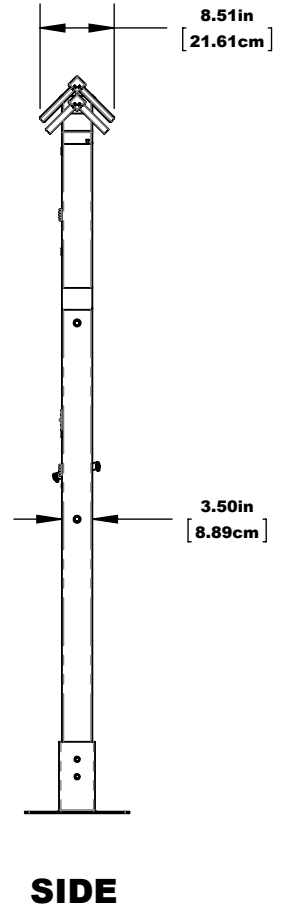

THREE-IN-LINE KIOSK SURFACE MOUNT

THREE-IN-LINE KIOSK SURFACE MOUNT

1 MESSAGE CENTER DETAILS

2 MOUNTING DETAILS

3 MESSAGE CENTER DETAILS

4 LITERATURE RACK DETAILS

HARDWARE: STAINLESS STEEL
MATERIAL: RECYCLED PLASTIC, ACRYLIC, 1/4" CORK