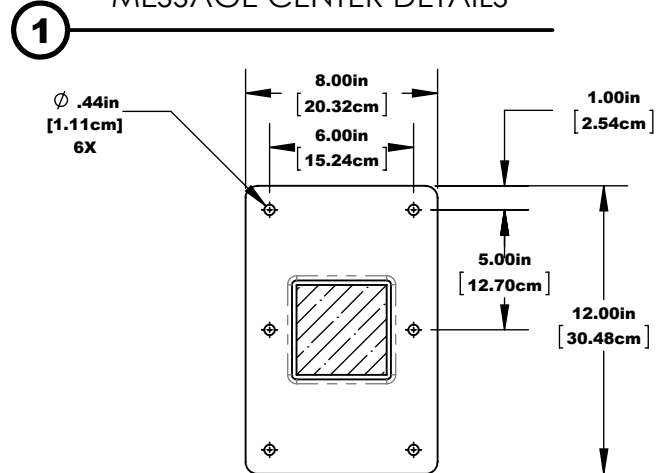

THREE-IN-LINE KIOSK SURFACE MOUNT

THREE-IN-LINE KIOSK SURFACE MOUNT

1 MESSAGE CENTER DETAILS

2 MOUNTING DETAILS

3 MESSAGE CENTER DETAILS

4 LITERATURE RACK DETAILS

HARDWARE: STAINLESS STEEL
MATERIAL: RECYCLED PLASTIC, ACRYLIC, 1/4" CORK