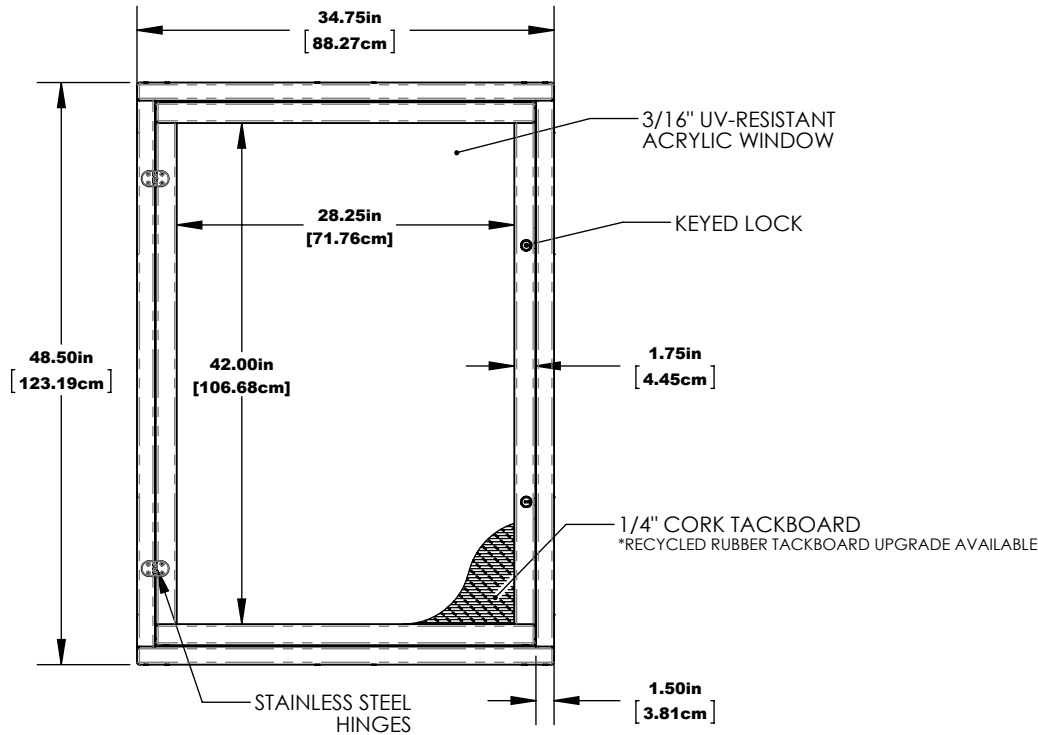

THREE-IN-LINE KIOSK SURFACE MOUNT

THREE-IN-LINE KIOSK SURFACE MOUNT

1 MESSAGE CENTER DETAILS

2 MOUNTING DETAILS

3 MESSAGE CENTER DETAILS

4 LITERATURE RACK DETAILS

HARDWARE: STAINLESS STEEL
MATERIAL: RECYCLED PLASTIC, ACRYLIC, 1/4" CORK