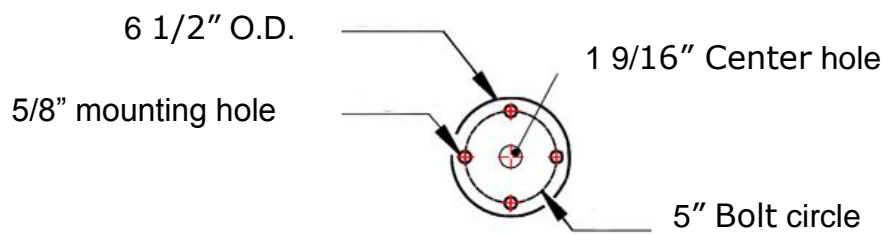

Specification Sheet

Double Loop Bike Rack

Front view

Material: Carbon steel

Finish: Powder coating

Side view

Bottom Plate view