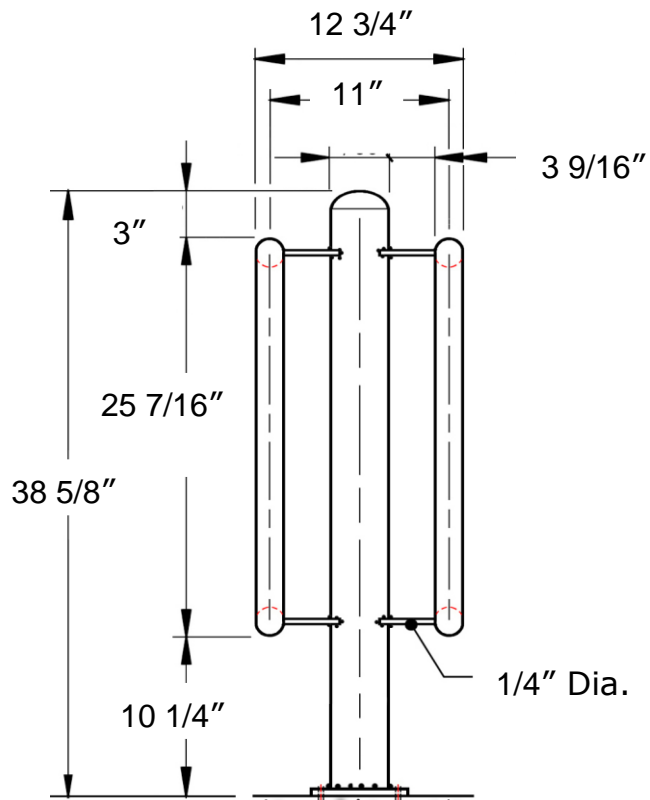

Specification Sheet

Double Loop Bike Rack

Front view

Material: Carbon steel

Finish: Powder coating

Side view

Bottom Plate view