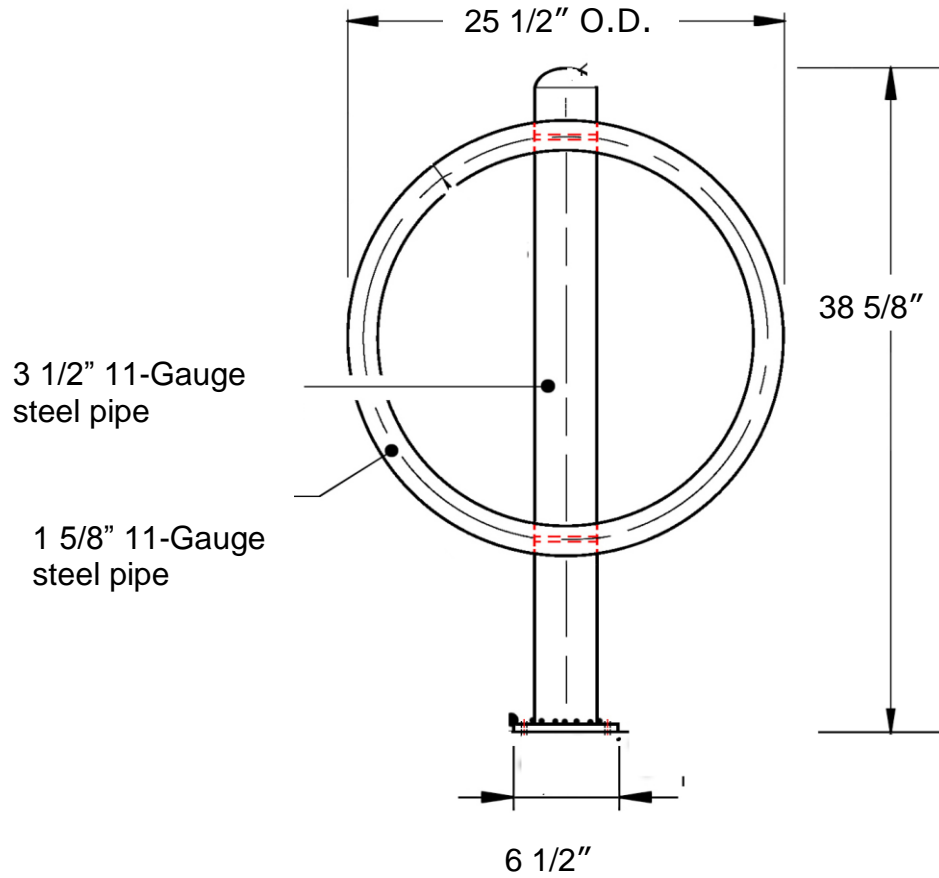

Specification Sheet

Double Loop Bike Rack

Front view

Material: Carbon steel

Finish: Powder coating

Side view

Bottom Plate view