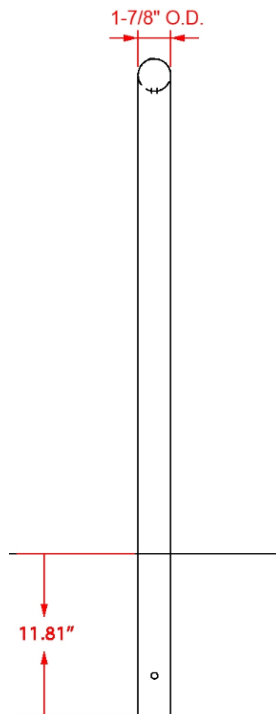

Specification Sheet

Park-It 9 Bike Rack, Inground

Front View

Side View

Material	Finish	Dimensions	Weight
Steel tubing	Galvanized PLUS clear coat finish	87.8" w x 47.83" h Above ground: 87.8" w x 36.02" h	70 lbs.
Type of Mount:	Inground mount		
Size of Tubing:	1-7/8" O.D. x 11-gauge		