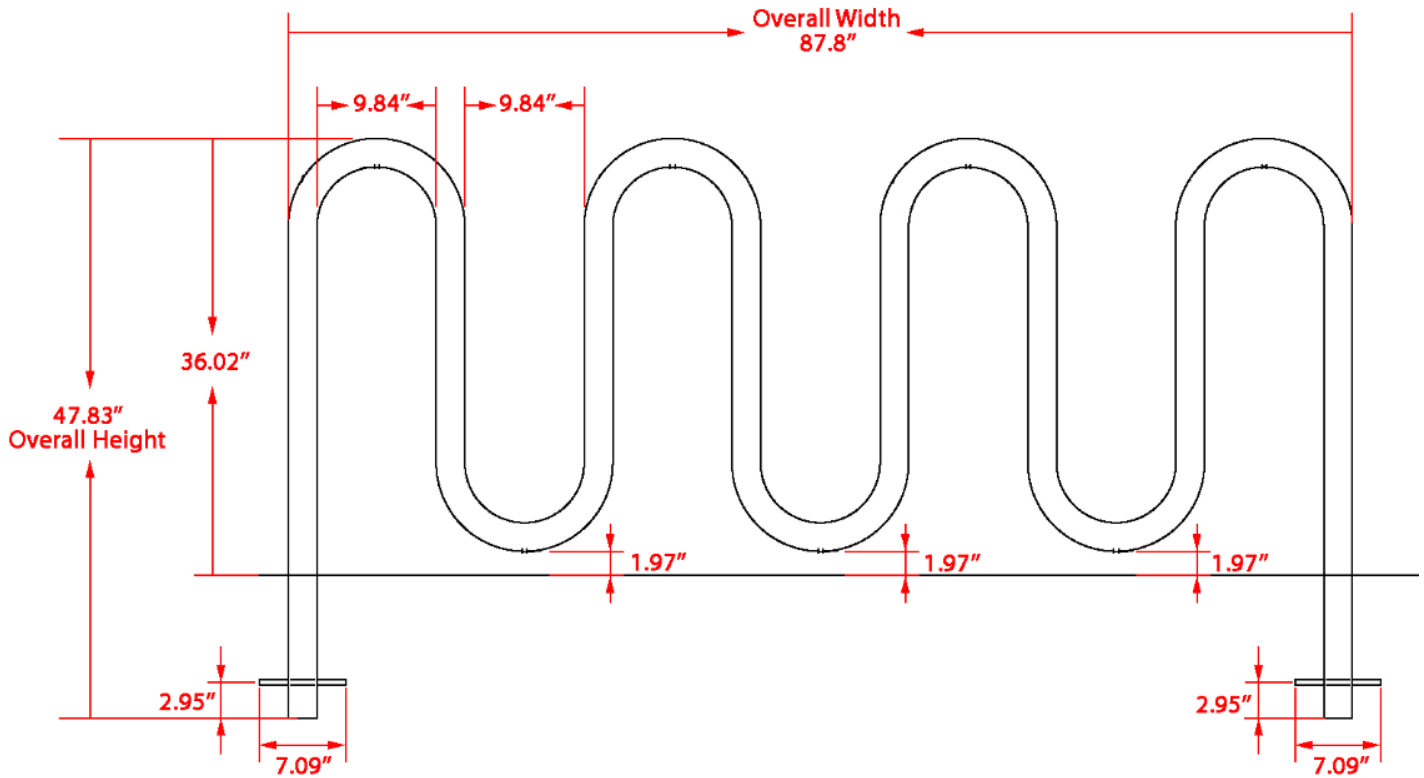

Specification Sheet

Park-It 9 Bike Rack, Inground

Front View

Side View

Material	Finish	Dimensions	Weight
Steel tubing	Galvanized PLUS clear coat finish	87.8" w x 47.83" h Above ground: 87.8" w x 36.02" h	70 lbs.
Type of Mount:	Inground mount		
Size of Tubing:	1-7/8" O.D. x 11-gauge		