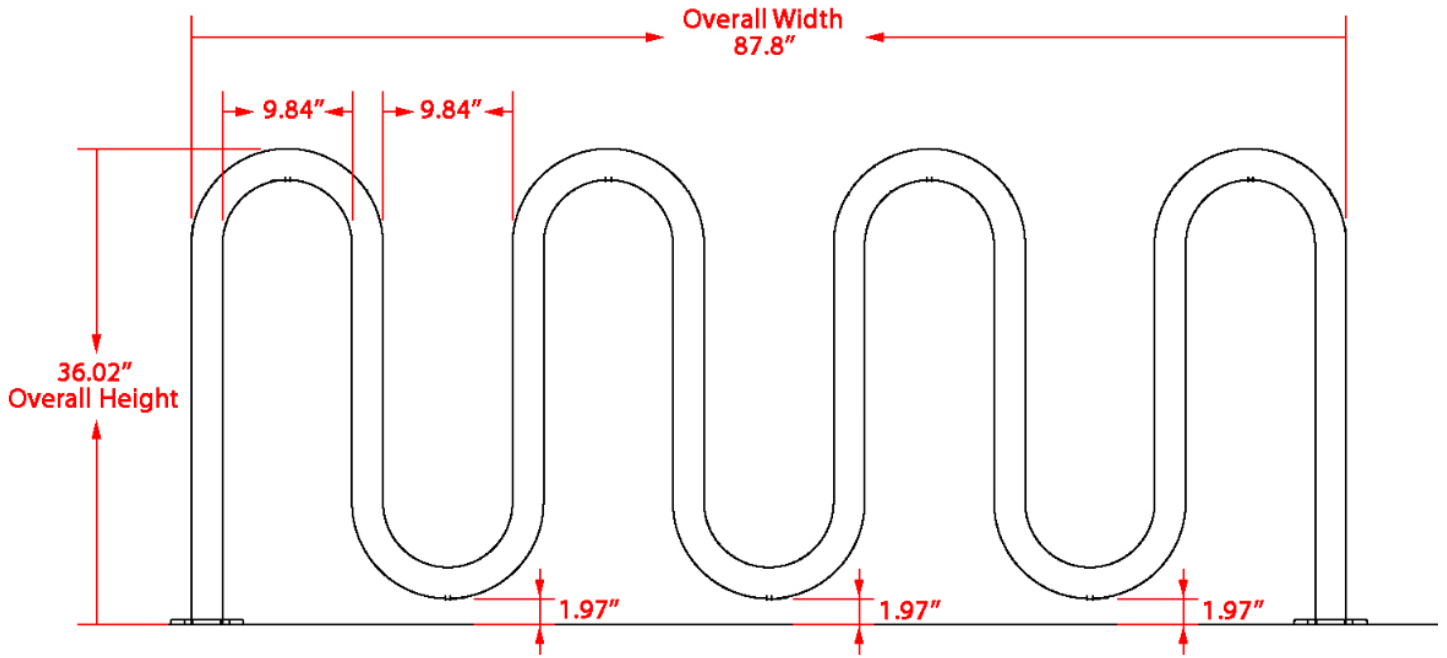

Specification Sheet

Park-It 9 Bike Rack, Surface Mount

Front View

Side View

Surface Mount Plate

Material	Finish	Dimensions	Weight
Steel tubing	Galvanized PLUS clear coat finish	87.8" w x 36.02" h Footprint: 90.94" w x 36.02" h	70 lbs.
Type of Mount:	Surface mount		
Size of Tubing:	1-7/8" O.D. x 11-gauge		