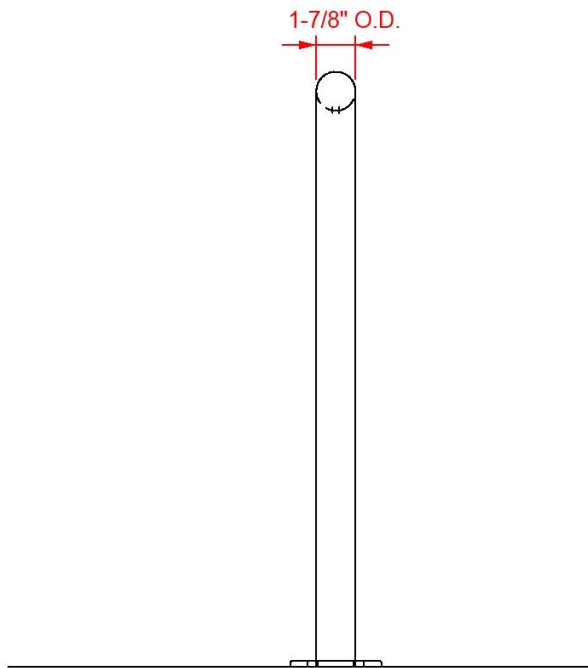

Specification Sheet

Park-It 9 Bike Rack, Surface Mount

Front View

Side View

Surface Mount Plate

Material	Finish	Dimensions	Weight
Steel tubing	Galvanized PLUS clear coat finish	87.8" w x 36.02" h Footprint: 90.94" w x 36.02" h	70 lbs.
Type of Mount:	Surface mount		
Size of Tubing:	1-7/8" O.D. x 11-gauge		