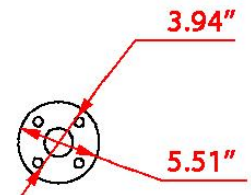

Specification Sheet

Park-It 9 Bike Rack, Surface Mount

Front View

Side View

Surface Mount Plate

Material	Finish	Dimensions	Weight
Steel tubing	Galvanized PLUS clear coat finish	87.8" w x 36.02" h Footprint: 90.94" w x 36.02" h	70 lbs.
Type of Mount:	Surface mount		
Size of Tubing:	1-7/8" O.D. x 11-gauge		