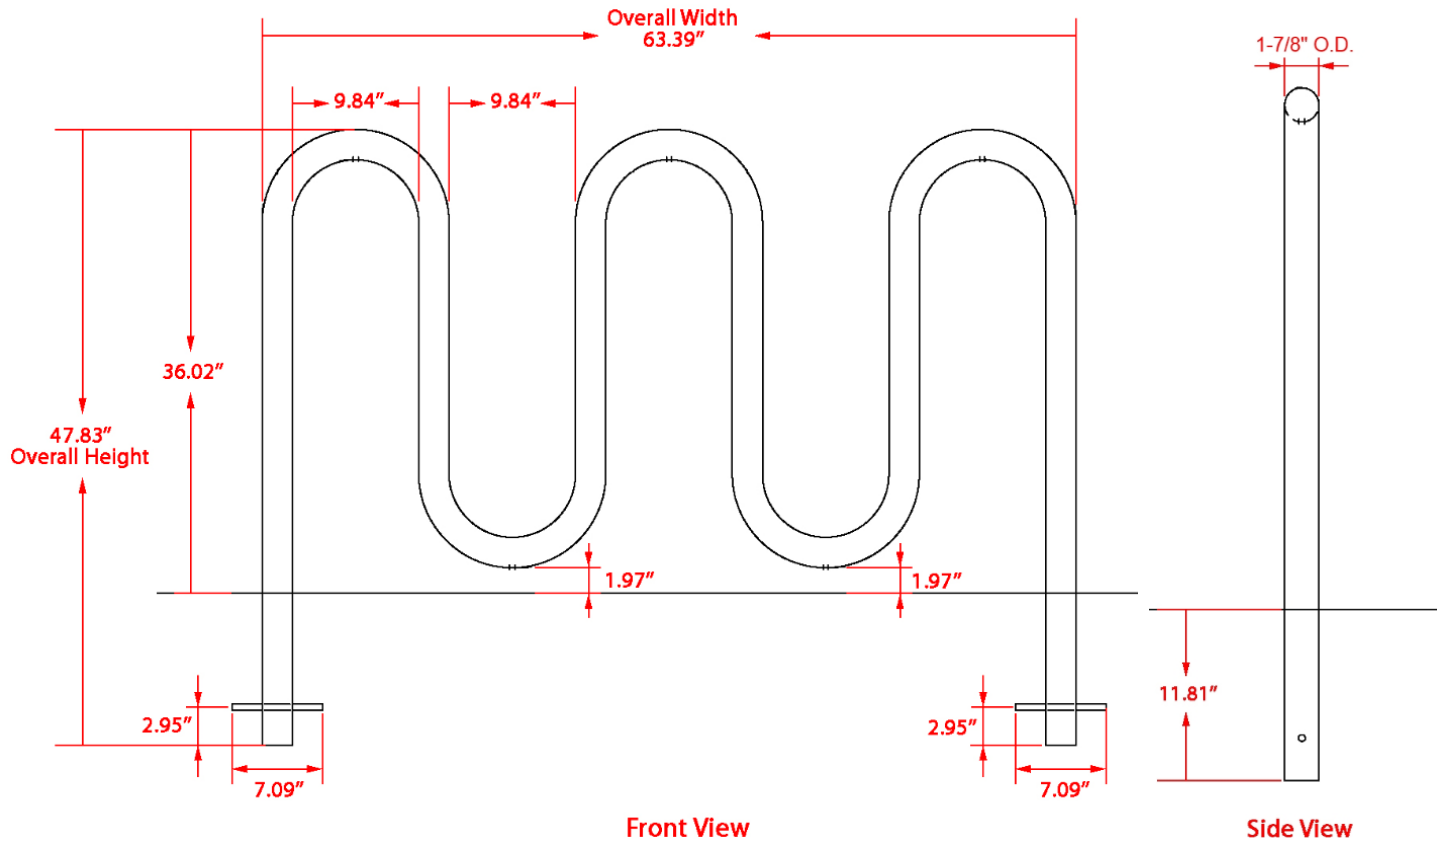

Specification Sheet

Park-It 7 Bike Rack, Inground

Material	Finish	Dimensions	Weight
Steel tubing	Galvanized PLUS clear coat finish	63.39" w x 47.83" h Above ground: 63.39" w x 36.02" h	53 lbs.
Type of Mount:	Inground mount		
Size of Tubing:	1-7/8" O.D. x 11-gauge		