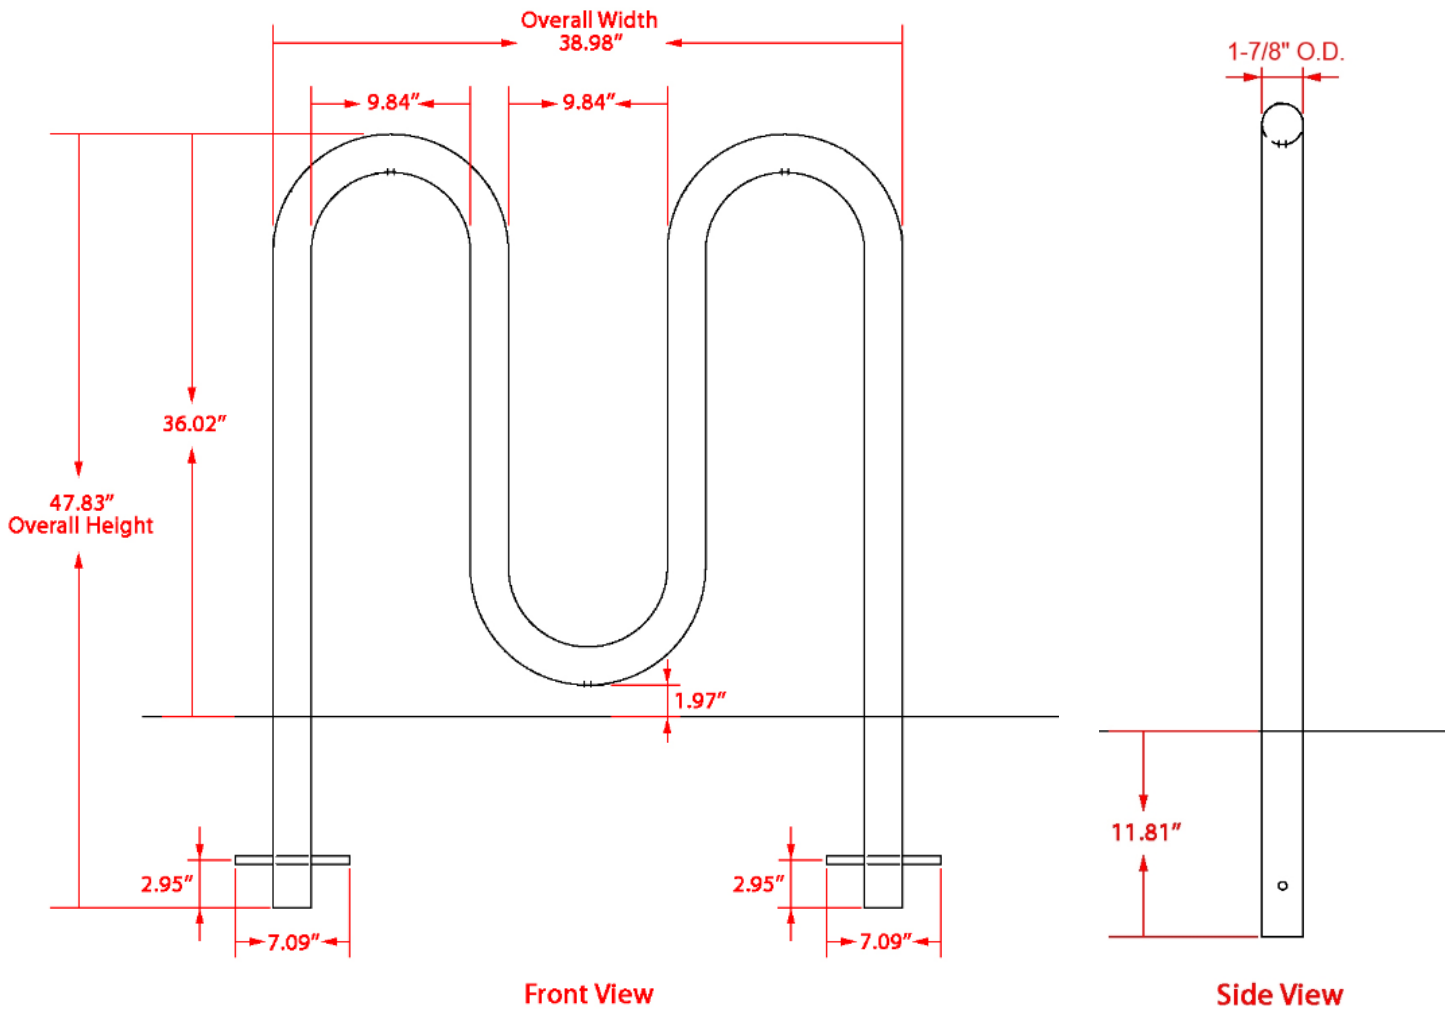

Specification Sheet

Park-It 5 Bike Rack, Inground

Material	Finish	Dimensions	Weight
Steel tubing	Galvanized PLUS clear coat finish	38.98" w x 47.83" h Above ground: 38.98" w x 36.02" h	37 lbs.
Type of Mount:	Inground mount		
Size of Tubing:	1-7/8" O.D. x 11-gauge		