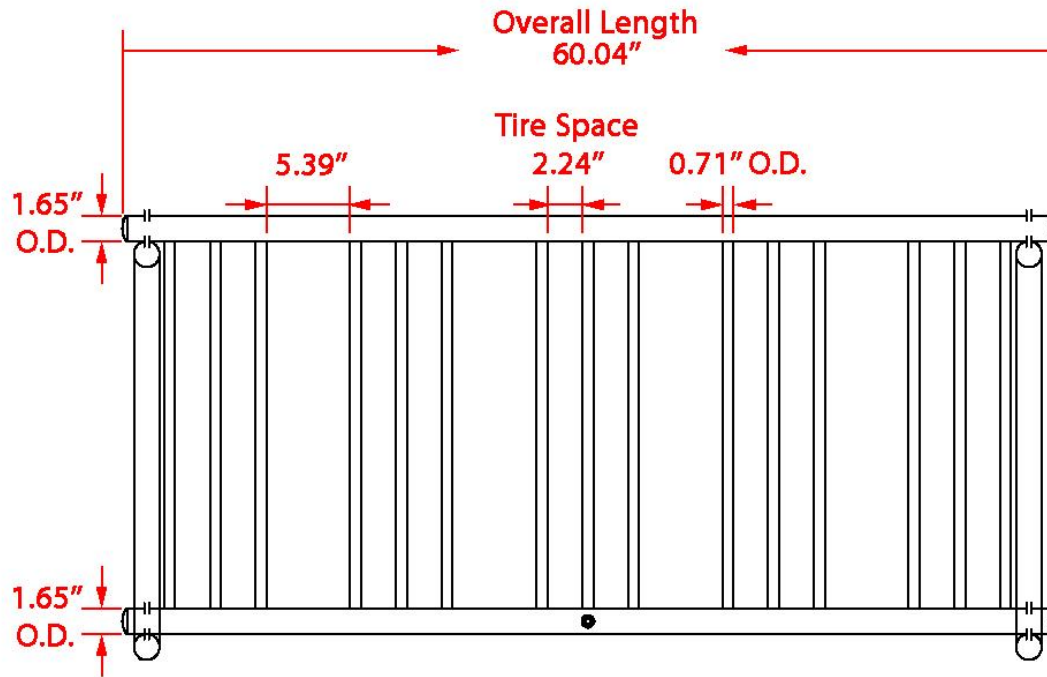

Specification Sheet

Traditional Bike Rack [10 bike capacity]

Front View

Side View

Top View

Material	Finish	Dimensions	Weight
Steel tubing	Powder-coated black	60.04" l x 37.8" w x 28.54" h	65 lbs.
Type of Mount:	Portable		
Size of Tubing:	Grid: 0.71" x 15-gauge Frame: 1.65" x 14-gauge		