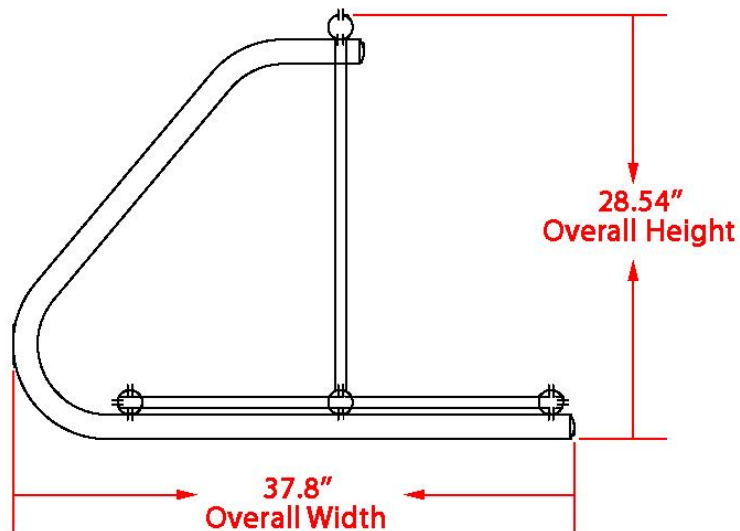

Specification Sheet

Traditional Bike Rack [10 bike capacity]

Front View

Side View

Top View

Material	Finish	Dimensions	Weight
Steel tubing	Powder-coated black	60.04" l x 37.8" w x 28.54" h	65 lbs.
Type of Mount:	Portable		
Size of Tubing:	Grid: 0.71" x 15-gauge Frame: 1.65" x 14-gauge		