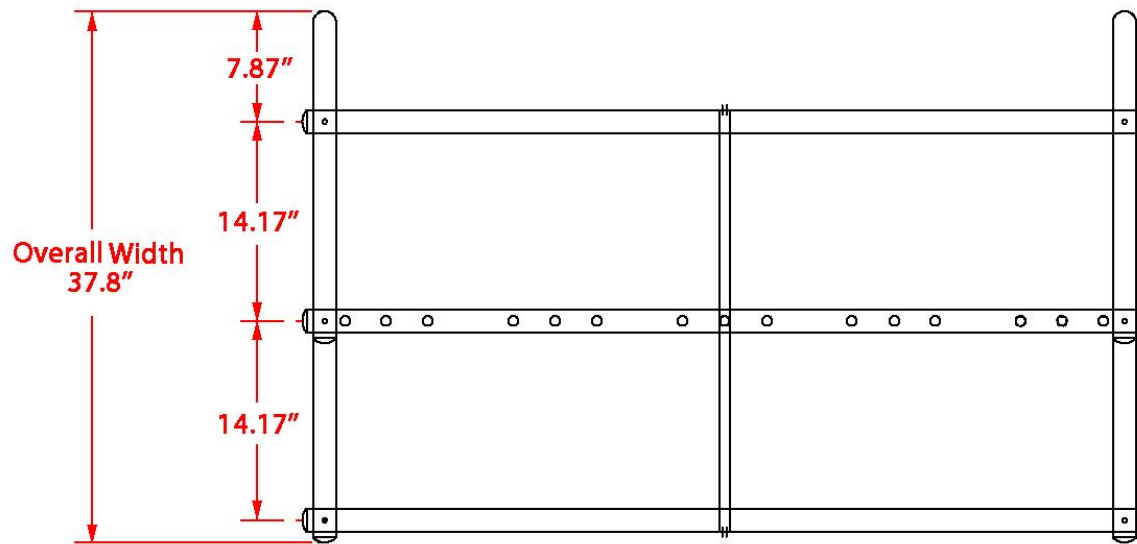

Specification Sheet

Traditional Bike Rack [10 bike capacity]

Front View

Side View

Top View

Material	Finish	Dimensions	Weight
Steel tubing	Powder-coated black	60.04" l x 37.8" w x 28.54" h	65 lbs.
Type of Mount:	Portable		
Size of Tubing:	Grid: 0.71" x 15-gauge Frame: 1.65" x 14-gauge		