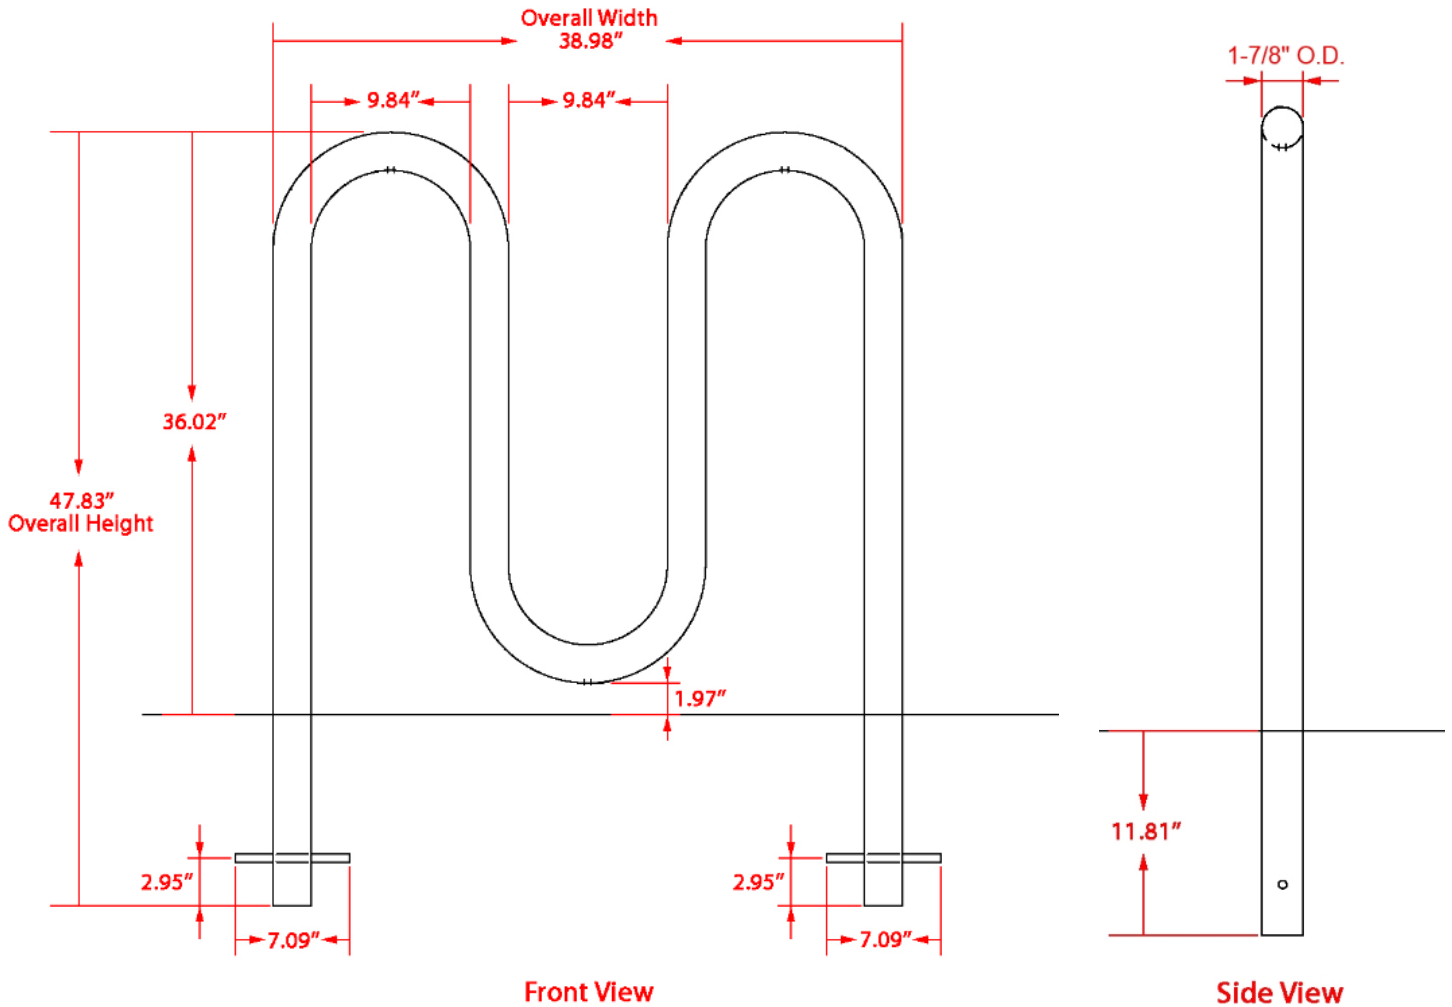

Specification Sheet

Park-It 5 Bike Rack, Inground

Material	Finish	Dimensions	Weight
Steel tubing	Powder coated black	38.98" w x 47.83" h Above ground: 38.98" w x 36.02" h	35 lbs.

Type of Mount: Inground mount

Size of Tubing: 1-7/8" O.D. x 11-gauge