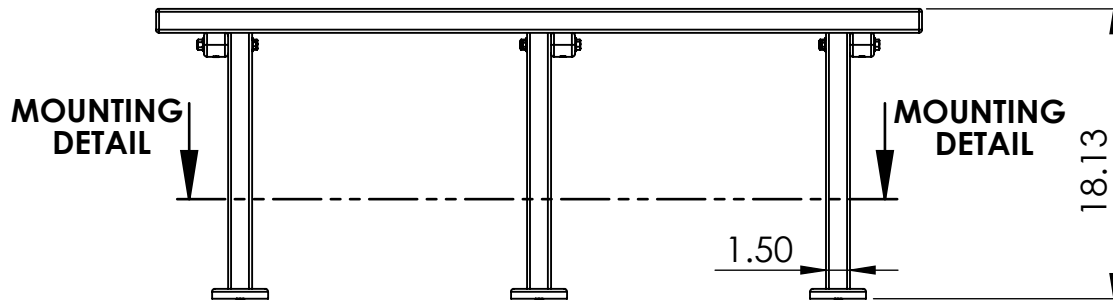

# BENCH SPECIFICATIONS BC1045 - BC1050

ALL DIMENSIONS SHOWN IN INCHES

**CONSTRUCTION MATERIALS:**  
Recycled Plastic  
**HARDWARE:**  
Stainless Steel