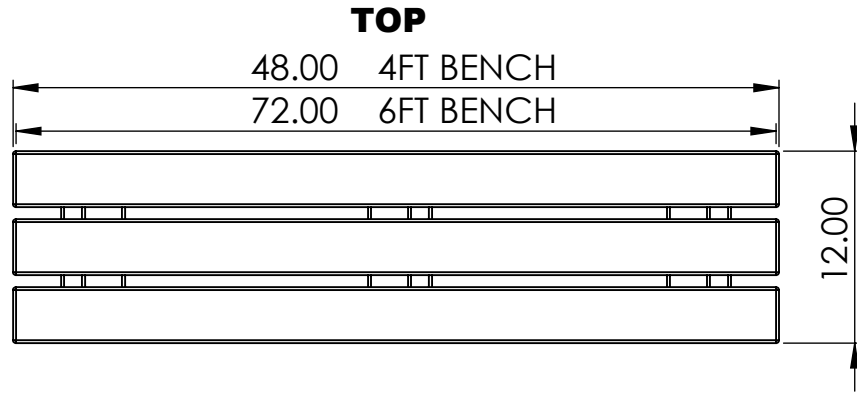

# BENCH SPECIFICATIONS BC1045 - BC1050

ALL DIMENSIONS SHOWN IN INCHES

**CONSTRUCTION MATERIALS:**  
Recycled Plastic  
**HARDWARE:**  
Stainless Steel