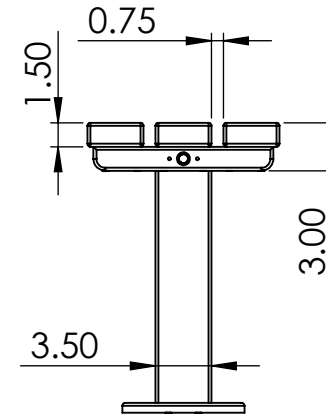

# BENCH SPECIFICATIONS BC1045 - BC1050

ALL DIMENSIONS SHOWN IN INCHES

**CONSTRUCTION MATERIALS:**  
Recycled Plastic  
**HARDWARE:**  
Stainless Steel