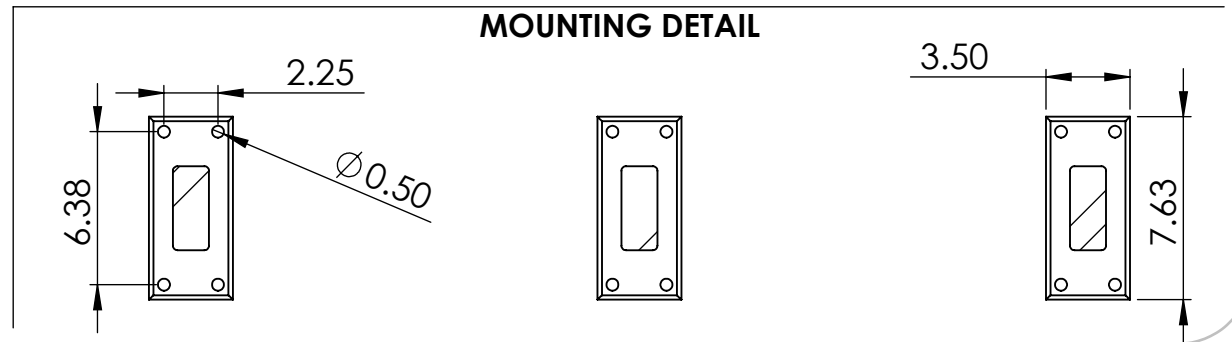

# BENCH SPECIFICATIONS BC1045 - BC1050

ALL DIMENSIONS SHOWN IN INCHES

**CONSTRUCTION MATERIALS:**  
Recycled Plastic  
**HARDWARE:**  
Stainless Steel