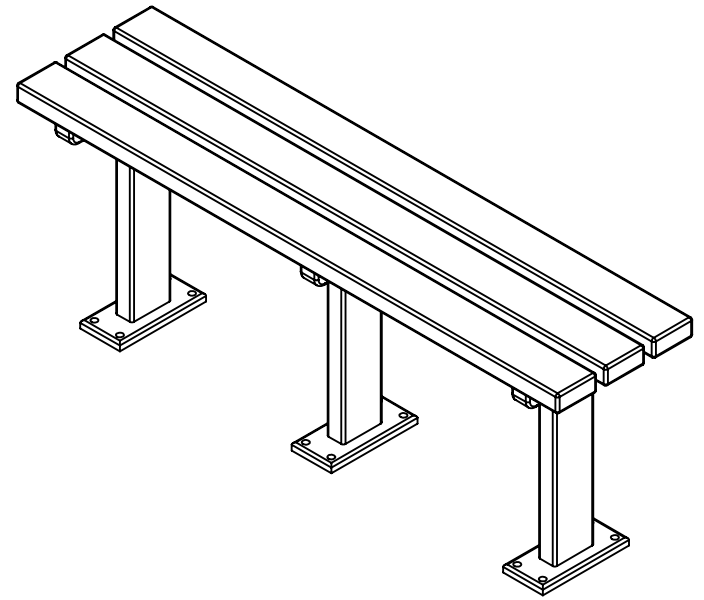

# BENCH SPECIFICATIONS BC1045 - BC1050

ALL DIMENSIONS SHOWN IN INCHES

**CONSTRUCTION MATERIALS:**  
Recycled Plastic  
**HARDWARE:**  
Stainless Steel